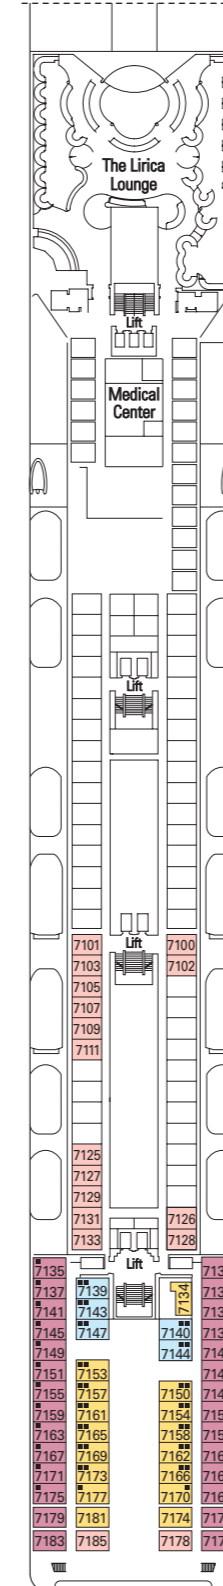

780 Cabins - 2069 Guests

ACCOMMODATION

1	Inside 2 lower beds	7	Outside 2 lower beds
2	Inside 2 lower beds	8	Outside 2 lower beds
3	Inside 2 lower beds	9	Outside 2 lower beds
4	Inside 2 lower beds	10	Outside 2 lower beds & balcony
5	Inside 2 lower beds	11	Suite with balcony
6*	Outside 2 lower beds		

- 3rd bed available in Cat.1-2-3-4-7-8-9-10-11
- 4th bed available in Cat.1-2-3-4-8-9-10
- All cabins have two single beds convertible to a double bed except disabled cabins. (H).
- * Certain cabins have restricted views.

CABIN TYPES

- ▲ Sofa bed
- 3rd bed is a bunk bed
- 3rd & 4th beds are bunks
- ▼ Connecting cabins
- H Cabina per disabili
- FC. Family Cabin

The above information may change at the time of booking

DECK 12 ROSSINI

DECK 11 VIVALDI

DECK 10 BELLINI

DECK 9 ALBINONI

DECK 8 PAGANINI

DECK 7 SCARLATTI

DECK 6 PUCCINI

DECK 5 VERDI