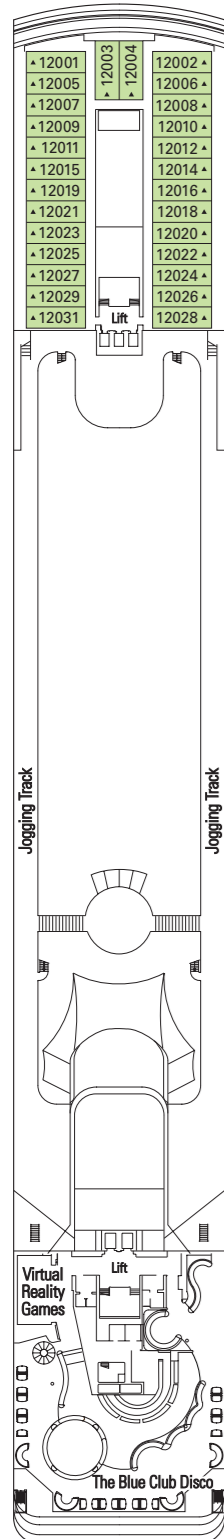

780 Cabins - 2069 Guests

ACCOMMODATION

1	Inside 2 lower beds	7	Outside 2 lower beds
2	Inside 2 lower beds	8	Outside 2 lower beds
3	Inside 2 lower beds	9	Outside 2 lower beds
4	Inside 2 lower beds	10	Outside 2 lower beds & balcony
5	Inside 2 lower beds	11	Suite with balcony
6*	Outside 2 lower beds		

- 3rd bed available in Cat.1-2-3-4-7-8-9-10-11
- 4th bed available in Cat.1-2-3-4-8-9-10
- All cabins have two single beds convertible to a double bed except disabled cabins. (H).
- * Certain cabins have restricted views.

CABIN TYPES

- ▲ Sofa bed
- 3rd bed is a bunk bed
- 3rd & 4th beds are bunks
- ▼ Connecting cabins
- H Cabina per disabili
- FC. Family Cabin

The above information may change at the time of booking

DECK 12 ROSSINI

DECK 11 VIVALDI

DECK 10 BELLINI

DECK 9 ALBINONI

DECK 8 PAGANINI

DECK 7 SCARLATTI

DECK 6 PUCCINI

DECK 5 VERDI