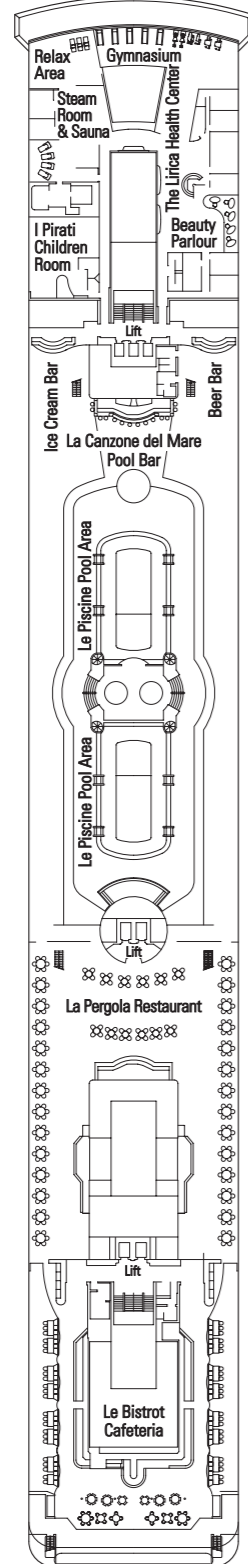

780 Cabins - 2069 Guests

ACCOMMODATION

1	Inside 2 lower beds	7	Outside 2 lower beds
2	Inside 2 lower beds	8	Outside 2 lower beds
3	Inside 2 lower beds	9	Outside 2 lower beds
4	Inside 2 lower beds	10	Outside 2 lower beds & balcony
5	Inside 2 lower beds	11	Suite with balcony
6*	Outside 2 lower beds		

- 3rd bed available in Cat.1-2-3-4-7-8-9-10-11
- 4th bed available in Cat.1-2-3-4-8-9-10
- All cabins have two single beds convertible to a double bed except disabled cabins. (H).
- * Certain cabins have restricted views.

CABIN TYPES

- ▲ Sofa bed
- 3rd bed is a bunk bed
- 3rd & 4th beds are bunks
- ▼ Connecting cabins
- H Cabina per disabili
- FC. Family Cabin

The above information may change at the time of booking

DECK 12 ROSSINI

DECK 11 VIVALDI

DECK 10 BELLINI

DECK 9 ALBINONI

DECK 8 PAGANINI

DECK 7 SCARLATTI

DECK 6 PUCCINI

DECK 5 VERDI