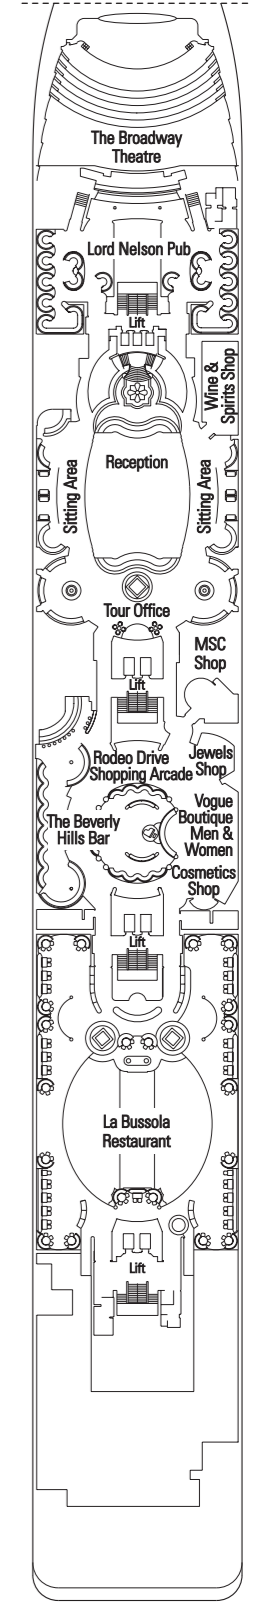

780 Cabins - 2069 Guests

ACCOMMODATION

1	Inside 2 lower beds	7	Outside 2 lower beds
2	Inside 2 lower beds	8	Outside 2 lower beds
3	Inside 2 lower beds	9	Outside 2 lower beds
4	Inside 2 lower beds	10	Outside 2 lower beds & balcony
5	Inside 2 lower beds	11	Suite with balcony
6*	Outside 2 lower beds		

- 3rd bed available in Cat.1-2-3-4-7-8-9-10-11
- 4th bed available in Cat.1-2-3-4-8-9-10
- All cabins have two single beds convertible to a double bed except disabled cabins. (H).
- * Certain cabins have restricted views.

CABIN TYPES

- ▲ Sofa bed
- 3rd bed is a bunk bed
- 3rd & 4th beds are bunks
- ▼ Connecting cabins
- H Cabina per disabili
- FC. Family Cabin

The above information may change at the time of booking

DECK 12 ROSSINI

DECK 11 VIVALDI

DECK 10 BELLINI

DECK 9 ALBINONI

DECK 8 PAGANINI

DECK 7 SCARLATTI

DECK 6 PUCCINI

DECK 5 VERDI