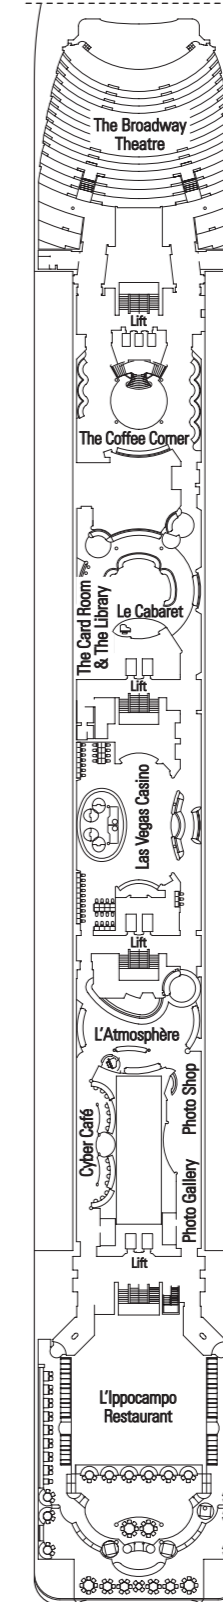

780 Cabins - 2069 Guests

ACCOMMODATION

1	Inside 2 lower beds	7	Outside 2 lower beds
2	Inside 2 lower beds	8	Outside 2 lower beds
3	Inside 2 lower beds	9	Outside 2 lower beds
4	Inside 2 lower beds	10	Outside 2 lower beds & balcony
5	Inside 2 lower beds	11	Suite with balcony
6*	Outside 2 lower beds		

- 3rd bed available in Cat.1-2-3-4-7-8-9-10-11
- 4th bed available in Cat.1-2-3-4-8-9-10
- All cabins have two single beds convertible to a double bed except disabled cabins. (H).
- * Certain cabins have restricted views.

CABIN TYPES

- ▲ Sofa bed
- 3rd bed is a bunk bed
- 3rd & 4th beds are bunks
- ▼ Connecting cabins
- H Cabina per disabili
- FC. Family Cabin

The above information may change at the time of booking

DECK 12 ROSSINI

DECK 11 VIVALDI

DECK 10 BELLINI

DECK 9 ALBINONI

DECK 8 PAGANINI

DECK 7 SCARLATTI

DECK 6 PUCCINI

DECK 5 VERDI