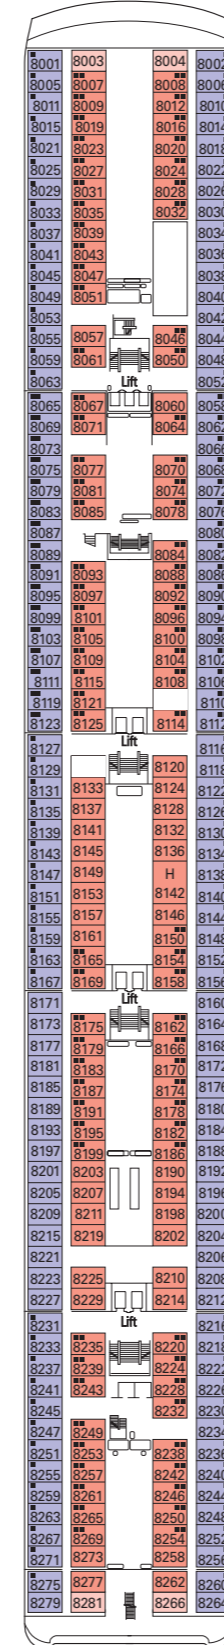

780 Cabins - 2069 Guests

ACCOMMODATION

1	Inside 2 lower beds	7	Outside 2 lower beds
2	Inside 2 lower beds	8	Outside 2 lower beds
3	Inside 2 lower beds	9	Outside 2 lower beds
4	Inside 2 lower beds	10	Outside 2 lower beds & balcony
5	Inside 2 lower beds	11	Suite with balcony
6*	Outside 2 lower beds		

- 3rd bed available in Cat.1-2-3-4-7-8-9-10-11
- 4th bed available in Cat.1-2-3-4-8-9-10
- All cabins have two single beds convertible to a double bed except disabled cabins. (H).
- * Certain cabins have restricted views.

CABIN TYPES

- ▲ Sofa bed
- 3rd bed is a bunk bed
- 3rd & 4th beds are bunks
- ▼ Connecting cabins
- H Cabina per disabili
- FC. Family Cabin

The above information may change at the time of booking

DECK 12 ROSSINI

DECK 11 VIVALDI

DECK 10 BELLINI

DECK 9 ALBINONI

DECK 8 PAGANINI

DECK 7 SCARLATTI

DECK 6 PUCCINI

DECK 5 VERDI