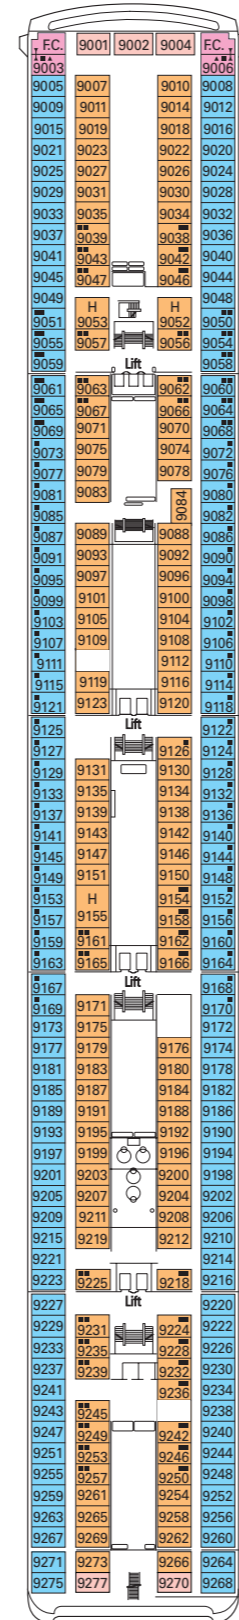

780 Cabins - 2069 Guests

ACCOMMODATION

1	Inside 2 lower beds	7	Outside 2 lower beds
2	Inside 2 lower beds	8	Outside 2 lower beds
3	Inside 2 lower beds	9	Outside 2 lower beds
4	Inside 2 lower beds	10	Outside 2 lower beds & balcony
5	Inside 2 lower beds	11	Suite with balcony
6*	Outside 2 lower beds		

- 3rd bed available in Cat.1-2-3-4-7-8-9-10-11
- 4th bed available in Cat.1-2-3-4-8-9-10
- All cabins have two single beds convertible to a double bed except disabled cabins. (H).
- * Certain cabins have restricted views.

CABIN TYPES

- ▲ Sofa bed
- 3rd bed is a bunk bed
- 3rd & 4th beds are bunks
- ▼ Connecting cabins
- H Cabina per disabili
- FC. Family Cabin

The above information may change at the time of booking

DECK 12 ROSSINI

DECK 11 VIVALDI

DECK 10 BELLINI

DECK 9 ALBINONI

DECK 8 PAGANINI

DECK 7 SCARLATTI

DECK 6 PUCCINI

DECK 5 VERDI