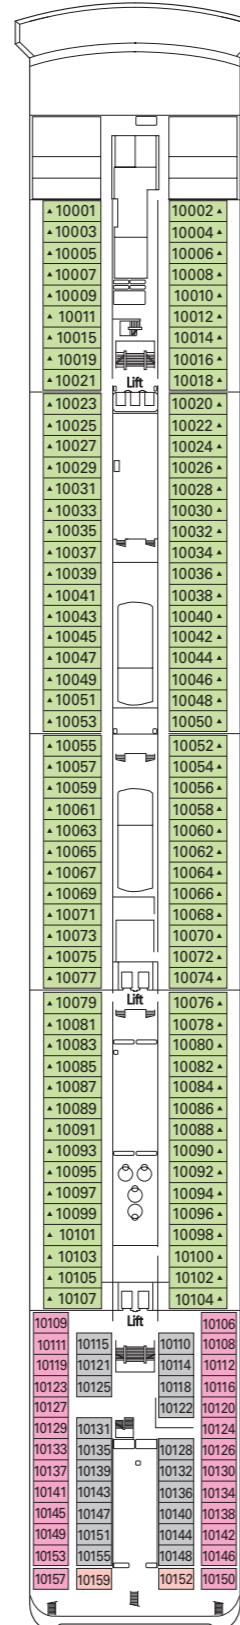

780 Cabins - 2069 Guests

ACCOMMODATION

1	Inside 2 lower beds	7	Outside 2 lower beds
2	Inside 2 lower beds	8	Outside 2 lower beds
3	Inside 2 lower beds	9	Outside 2 lower beds
4	Inside 2 lower beds	10	Outside 2 lower beds & balcony
5	Inside 2 lower beds	11	Suite with balcony
6*	Outside 2 lower beds		

- 3rd bed available in Cat.1-2-3-4-7-8-9-10-11
- 4th bed available in Cat.1-2-3-4-8-9-10
- All cabins have two single beds convertible to a double bed except disabled cabins. (H).
- * Certain cabins have restricted views.

CABIN TYPES

- ▲ Sofa bed
- 3rd bed is a bunk bed
- 3rd & 4th beds are bunks
- ▼ Connecting cabins
- H Cabina per disabili
- FC. Family Cabin

The above information may change at the time of booking

DECK 12 ROSSINI

DECK 11 VIVALDI

DECK 10 BELLINI

DECK 9 ALBINONI

DECK 8 PAGANINI

DECK 7 SCARLATTI

DECK 6 PUCCINI

DECK 5 VERDI