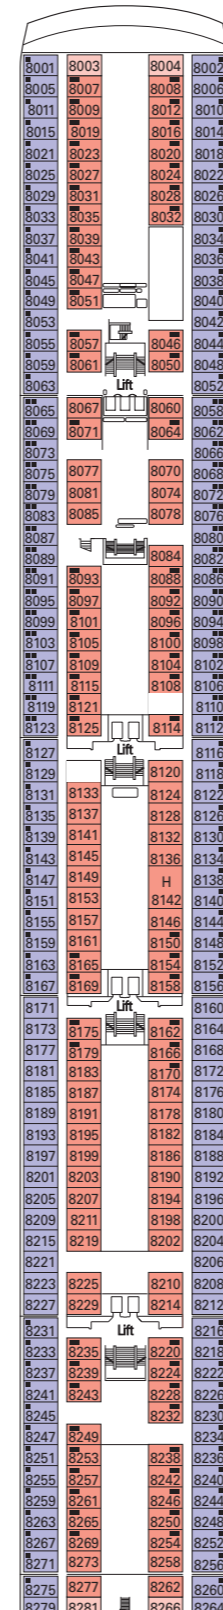

856 Cabins - 2055 Guests

ACCOMMODATION

1	Inside 2 lower beds	7	Outside 2 lower beds
2	Inside 2 lower beds	8	Outside 2 lower beds
3	Inside 2 lower beds	9	Outside 2 lower beds
4	Inside 2 lower beds	10	Outside 2 lower beds & balcony
5	Inside 2 lower beds	11	Suite with balcony
6*	Outside 2 lower beds		

- 3<sup>rd</sup> bed available in Cat. 1-2-3-4-7-8-9-11
- 4<sup>th</sup> bed available in Cat. 1-2-3-4-8-9
- All cabins have two single beds convertible to a double bed except disabled cabins. (H).
- \* Certain cabins have restricted views.

CABIN TYPES

- ▲ Sofa bed
- 3<sup>rd</sup> bed is a bunk bed
- 3<sup>rd</sup> & 4<sup>th</sup> beds are bunks
- ↕ Connecting cabins
- H Cabina per disabili
- FC. Family Cabin

The above information may change at the time of booking

DECK 12  
LA BOHÈME

DECK 11  
TOSCA

DECK 10  
TURANDOT

DECK 9  
NORMA

DECK 8  
LA TRAVIATA

DECK 7  
RIGOLETTO

DECK 6  
OTELLO

DECK 5  
AIDA