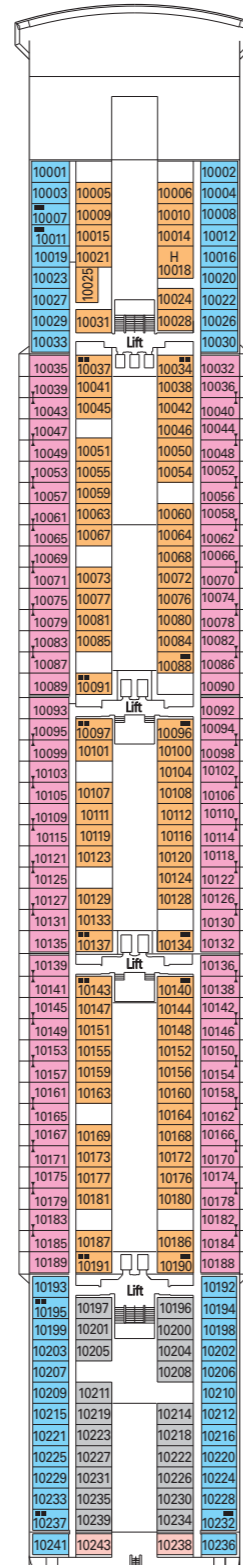

856 Cabins - 2055 Guests

ACCOMMODATION

1	Inside 2 lower beds	7	Outside 2 lower beds
2	Inside 2 lower beds	8	Outside 2 lower beds
3	Inside 2 lower beds	9	Outside 2 lower beds
4	Inside 2 lower beds	10	Outside 2 lower beds & balcony
5	Inside 2 lower beds	11	Suite with balcony
6*	Outside 2 lower beds		

- 3<sup>rd</sup> bed available in Cat. 1-2-3-4-7-8-9-11
- 4<sup>th</sup> bed available in Cat. 1-2-3-4-8-9
- All cabins have two single beds convertible to a double bed except disabled cabins. (H).
- \* Certain cabins have restricted views.

CABIN TYPES

- ▲ Sofa bed
- 3<sup>rd</sup> bed is a bunk bed
- 3<sup>rd</sup> & 4<sup>th</sup> beds are bunks
- ↕ Connecting cabins
- H Cabina per disabili
- FC. Family Cabin

The above information may change at the time of booking

DECK 12  
LA BOHÈME

DECK 11  
TOSCA

DECK 10  
TURANDOT

DECK 9  
NORMA

DECK 8  
LA TRAVIATA

DECK 7  
RIGOLETTO

DECK 6  
OTELLO

DECK 5  
AIDA