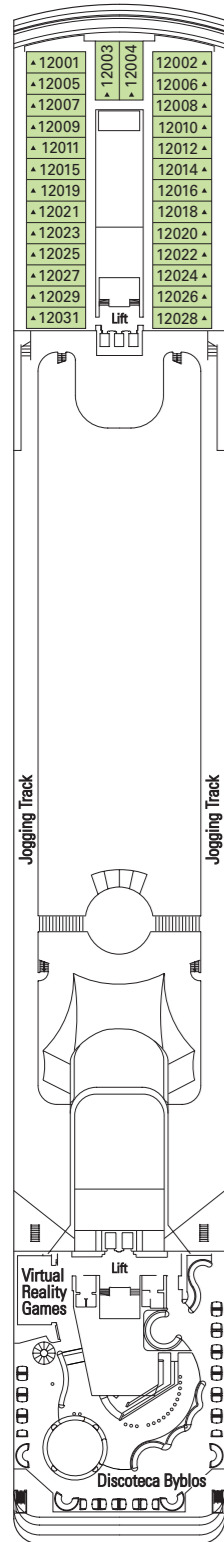

856 Cabins - 2055 Guests

ACCOMMODATION

1	Inside 2 lower beds	7	Outside 2 lower beds
2	Inside 2 lower beds	8	Outside 2 lower beds
3	Inside 2 lower beds	9	Outside 2 lower beds
4	Inside 2 lower beds	10	Outside 2 lower beds & balcony
5	Inside 2 lower beds	11	Suite with balcony
6*	Outside 2 lower beds		

- 3<sup>rd</sup> bed available in Cat. 1-2-3-4-7-8-9-11
- 4<sup>th</sup> bed available in Cat. 1-2-3-4-8-9
- All cabins have two single beds convertible to a double bed except disabled cabins. (H).
- \* Certain cabins have restricted views.

CABIN TYPES

- ▲ Sofa bed
- 3<sup>rd</sup> bed is a bunk bed
- 3<sup>rd</sup> & 4<sup>th</sup> beds are bunks
- ↕ Connecting cabins
- H Cabina per disabili
- FC. Family Cabin

The above information may change at the time of booking

DECK 12  
LA BOHÈME

DECK 11  
TOSCA

DECK 10  
TURANDOT

DECK 9  
NORMA

DECK 8  
LA TRAVIATA

DECK 7  
RIGOLETTO

DECK 6  
OTELLO

DECK 5  
AIDA