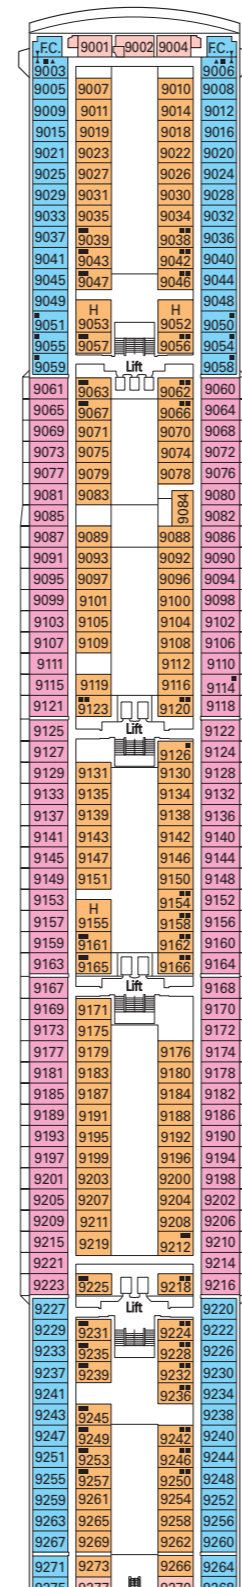

856 Cabins - 2055 Guests

ACCOMMODATION

1	Inside 2 lower beds	7	Outside 2 lower beds
2	Inside 2 lower beds	8	Outside 2 lower beds
3	Inside 2 lower beds	9	Outside 2 lower beds
4	Inside 2 lower beds	10	Outside 2 lower beds & balcony
5	Inside 2 lower beds	11	Suite with balcony
6*	Outside 2 lower beds		

- 3<sup>rd</sup> bed available in Cat. 1-2-3-4-7-8-9-11
- 4<sup>th</sup> bed available in Cat. 1-2-3-4-8-9
- All cabins have two single beds convertible to a double bed except disabled cabins. (H).
- \* Certain cabins have restricted views.

CABIN TYPES

- ▲ Sofa bed
- 3<sup>rd</sup> bed is a bunk bed
- 3<sup>rd</sup> & 4<sup>th</sup> beds are bunks
- ↕ Connecting cabins
- H Cabina per disabili
- FC. Family Cabin

The above information may change at the time of booking

DECK 12  
LA BOHÈME

DECK 11  
TOSCA

DECK 10  
TURANDOT

DECK 9  
NORMA

DECK 8  
LA TRAVIATA

DECK 7  
RIGOLETTO

DECK 6  
OTELLO

DECK 5  
AIDA