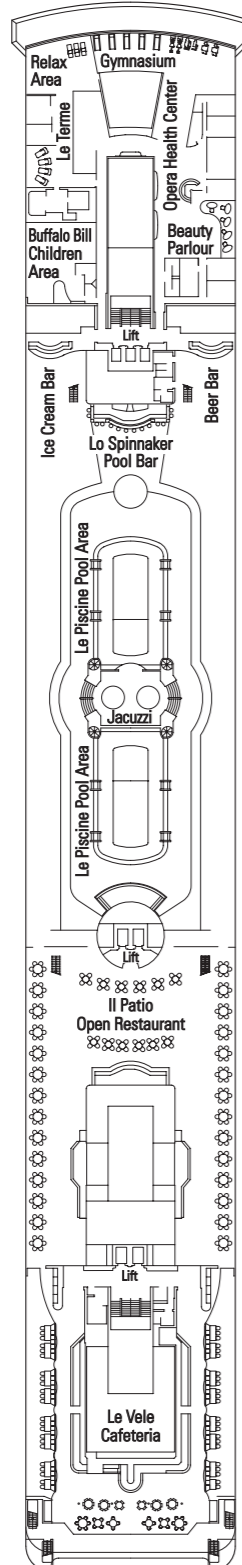

856 Cabins - 2055 Guests

ACCOMMODATION

1	Inside 2 lower beds	7	Outside 2 lower beds
2	Inside 2 lower beds	8	Outside 2 lower beds
3	Inside 2 lower beds	9	Outside 2 lower beds
4	Inside 2 lower beds	10	Outside 2 lower beds & balcony
5	Inside 2 lower beds	11	Suite with balcony
6*	Outside 2 lower beds		

- 3<sup>rd</sup> bed available in Cat. 1-2-3-4-7-8-9-11
- 4<sup>th</sup> bed available in Cat. 1-2-3-4-8-9
- All cabins have two single beds convertible to a double bed except disabled cabins. (H).
- \* Certain cabins have restricted views.

CABIN TYPES

- ▲ Sofa bed
- 3<sup>rd</sup> bed is a bunk bed
- 3<sup>rd</sup> & 4<sup>th</sup> beds are bunks
- ↕ Connecting cabins
- H Cabina per disabili
- FC. Family Cabin

The above information may change at the time of booking

DECK 12  
LA BOHÈME

DECK 11  
TOSCA

DECK 10  
TURANDOT

DECK 9  
NORMA

DECK 8  
LA TRAVIATA

DECK 7  
RIGOLETTO

DECK 6  
OTELLO

DECK 5  
AIDA