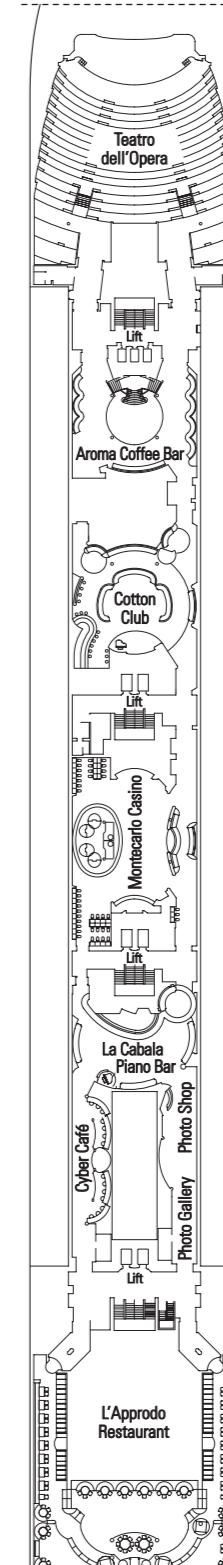

856 Cabins - 2055 Guests

ACCOMMODATION

1	Inside 2 lower beds	7	Outside 2 lower beds
2	Inside 2 lower beds	8	Outside 2 lower beds
3	Inside 2 lower beds	9	Outside 2 lower beds
4	Inside 2 lower beds	10	Outside 2 lower beds & balcony
5	Inside 2 lower beds	11	Suite with balcony
6*	Outside 2 lower beds		

- 3<sup>rd</sup> bed available in Cat. 1-2-3-4-7-8-9-11
- 4<sup>th</sup> bed available in Cat. 1-2-3-4-8-9
- All cabins have two single beds convertible to a double bed except disabled cabins. (H).
- \* Certain cabins have restricted views.

CABIN TYPES

- ▲ Sofa bed
- 3<sup>rd</sup> bed is a bunk bed
- 3<sup>rd</sup> & 4<sup>th</sup> beds are bunks
- ↕ Connecting cabins
- H Cabina per disabili
- FC. Family Cabin

The above information may change at the time of booking

DECK 12  
LA BOHÈME

DECK 11  
TOSCA

DECK 10  
TURANDOT

DECK 9  
NORMA

DECK 8  
LA TRAVIATA

DECK 7  
RIGOLETTO

DECK 6  
OTELLO

DECK 5  
AIDA