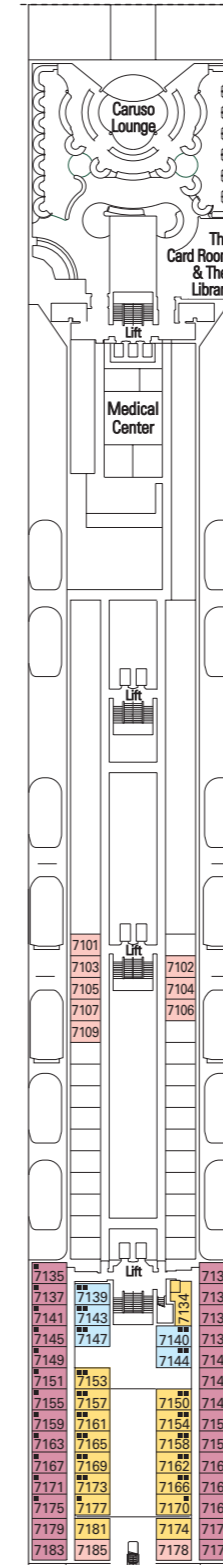

856 Cabins - 2055 Guests

ACCOMMODATION

1	Inside 2 lower beds	7	Outside 2 lower beds
2	Inside 2 lower beds	8	Outside 2 lower beds
3	Inside 2 lower beds	9	Outside 2 lower beds
4	Inside 2 lower beds	10	Outside 2 lower beds & balcony
5	Inside 2 lower beds	11	Suite with balcony
6*	Outside 2 lower beds		

- 3<sup>rd</sup> bed available in Cat. 1-2-3-4-7-8-9-11
- 4<sup>th</sup> bed available in Cat. 1-2-3-4-8-9
- All cabins have two single beds convertible to a double bed except disabled cabins. (H).
- \* Certain cabins have restricted views.

CABIN TYPES

- ▲ Sofa bed
- 3<sup>rd</sup> bed is a bunk bed
- 3<sup>rd</sup> & 4<sup>th</sup> beds are bunks
- ↕ Connecting cabins
- H Cabina per disabili
- FC. Family Cabin

The above information may change at the time of booking

DECK 12  
LA BOHÈME

DECK 11  
TOSCA

DECK 10  
TURANDOT

DECK 9  
NORMA

DECK 8  
LA TRAVIATA

DECK 7  
RIGOLETTO

DECK 6  
OTELLO

DECK 5  
AIDA