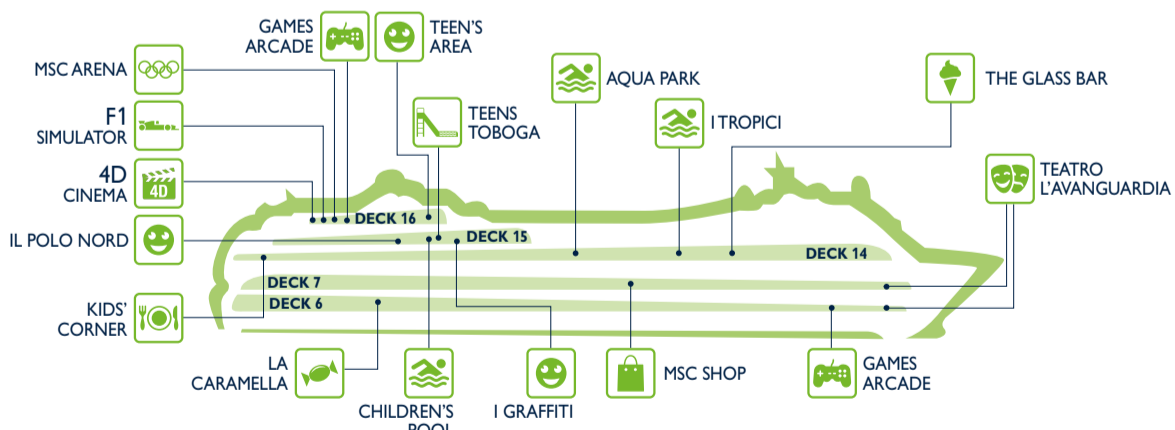

SHOPPING

Shops	Deck
ACCESSORIES SHOP	6
EXCURSION OFFICE	6
IL GIOIELLO	6
L'ANGOLO DELL'OGGETTO	6
LA BOUTIQUE	6
LA CARAMELLA	6

Shops	Deck
LA PROFUMERIA	7
MSC AUREA SPA	14
MSC SHOP	7
PHOTO SHOP	7
THE MINI MALL	6
THE POOL SHOP	14

ENTERTAINMENT

Fun	Deck
4D CINEMA	16
AQUA PARK	14
CASINÒ DELLE PALME	6
CYBERLIBRARY	5
F1 SIMULATOR	16
GALLERY PLAZA	7
GAMES ARCADE	6
GAMES ARCADE	16

Fun	Deck
ILTRANSATLANTICO PIANO BAR	7
I TROPICI (Covered Pool)	14
L'INSOLITO LOUNGE	7
LIDO CATALANO	15
LIQUID DISCO	16
SHUFFLEBOARD	16
TEATRO L'AVANGUARDIA	6
TEATRO L'AVANGUARDIA	7

FAMILY & FUN

Family Areas	Deck
4D CINEMA	16
AQUA PARK	14
CHILDREN'S POOL	15
F1 SIMULATOR	16
GAMES ARCADE	6
GAMES ARCADE	16
I GRAFFITI (12-17 yrs)	15
I TROPICI (Covered Pool)	14
IL POLO NORD (under 12 yrs)	15

Family Areas	Deck
KIDS' CORNER (Buffet)	14
LA CARAMELLA	6
MSC SHOP	7
MSC ARENA	16
TEEN'S AREA	16
TEENS TOBOGA	15
TEATRO L'AVANGUARDIA	6
TEATRO L'AVANGUARDIA	7
THE GLASS BAR	14

SPORT & WELLBEING

Sport & Wellbeing	Deck
AQUA PARK	14
AUREA SPA RECEPTION	14
JEAN LOUIS DAVID	14
GYM	14
I TROPICI (Covered Pool)	14
LIDO CATALANO	15
MASSAGE ROOMS	14
MEDICAL SPA	14