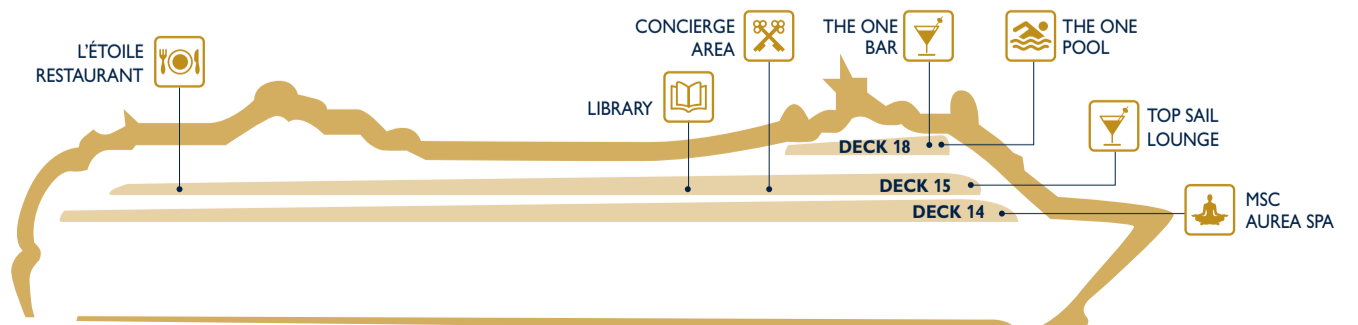

USEFUL NUMBERS	
RECEPTION - GUEST SERVICE	99
EXCURSION OFFICE	2804
MEDICAL EMERGENCY	115
MINI & JUNIORS CLUB	2877/2890
MSC AUREA SPA	2732
JEAN LOUIS DAVID - HAIR SALON	2730
ONBOARD EMERGENCY NUMBER	2300
MSC FANTASIA (for ship emergency)	Check on your Cruise Card

TECHNICAL INFORMATION	
GROSS TONNAGE	137.936 tons
LENGTH / HEIGHT	333,30 m / 66,80 m
TOTAL NUMBER OF GUESTS	4.345
CREW MEMBERS	1.370
LIFTS	25
VOLTAGE	110/220 volts
WI-FI	Everywhere on board
POOLS	5
DECKS	18

ASSEMBLY STATION		DECK
C	Casinò delle Palme	6
D	Il Transatlantico Piano Bar	7
E	Piazza San Giorgio	6
F	Sports Bar & Manhattan Bar	7
G	La Cantina Toscana & Photo Gallery	7
H	El Sombrero Tex Mex & Gallery Plaza	7
I	L'Insolito Lounge	7

INFORMATION	EXCURSION OFFICE	LIFT	STAIRS	TELEPHONE	EXIT ENTRANCE
TOILETS	CHANGING STATION	SMOKING AREAS Further restrictions may apply depending on local regulations. Please always refer to the signs available.	MSC YACHT CLUB