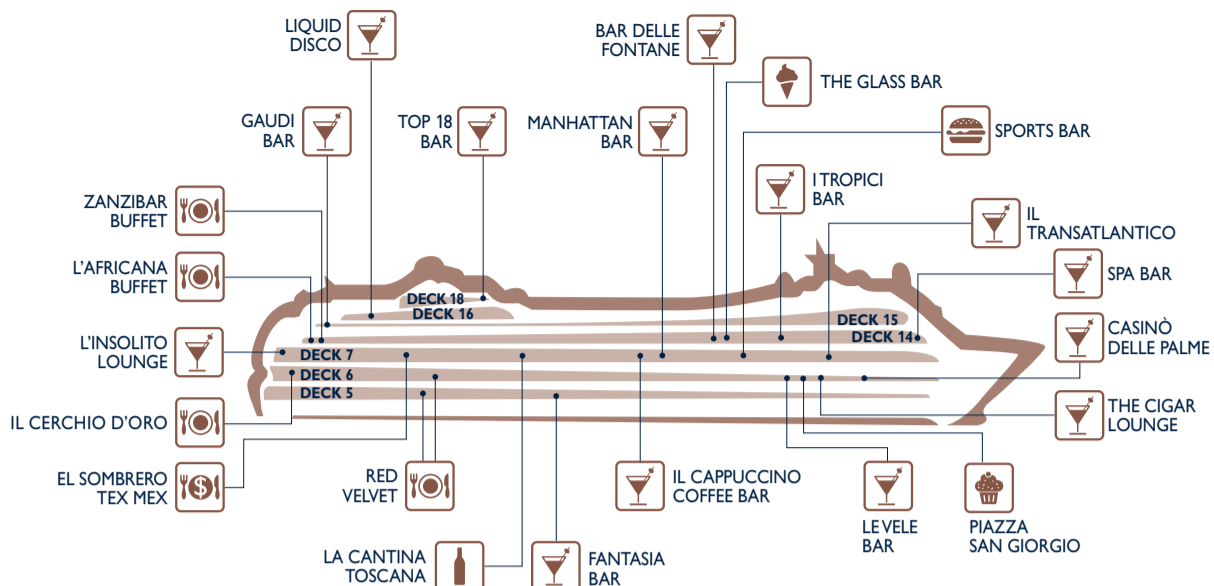

DECK 18	DECK 15	DECK 14	DECK 7	DECK 6	DECK 5
The One Bar	Children's Pool	Aqua Park	El Sombrero Tex Mex	Casinò delle Palme	Business Center
The One Pool	Concierge Area	Bar delle Fontane	Gallery Plaza	Excursion Office	Cyberlibrary
TOP 18 Exclusive Solarium	Gaudi Bar	Gym	Il Cappuccino Coffee Bar	Games Arcade	Fantasia Bar
DECK 16	I Graffiti	I Tropic Covered pool	Il Transatlantico Piano Bar	Il Cerchio d'Oro Restaurant	Reception - Guest service
4D Cinema	Il Polo Nord	L'Africana Buffet Restaurant	L'Insolito Lounge Bar & music	Le Vele Bar	Red Velvet Restaurant
F1 Simulator	L'Étoile Restaurant	MSC Aurea Spa	La Cantina Toscana	Piazza San Giorgio	DECK 4
Games Arcade	Lido Catalano	The Glass Bar	Manhattan Bar	Red Velvet Restaurant	Medical Center
Liquid Disco	Power Walking Track	The Pool Shop	Photo Gallery	Shops	Tender Access
MSC Arena	Teens Toboga	Zanzibar Buffet Restaurant	Photo Shop	Teatro L'Avanguardia	
Shuffleboard	Top Sail Lounge		Shops	The Cigar Lounge	
Squash			Sports Bar	Voyagers Club Info Point	
Teen's Area			Teatro L'Avanguardia		

MSC YACHT CLUB	Deck
CONCIERGE AREA	15
L'ÉTOILE RESTAURANT	15
LIBRARY	15
MSC AUREA SPA	14
THE ONE BAR	18
THE ONE POOL	18
TOP SAIL LOUNGE	15

EAT & DRINK

Bars	Deck
CASINÒ DELLE PALME	6
FANTASIA BAR	5
IL CAPPUCCINO COFFEE BAR	7
IL TRANSATLANTICO PIANO BAR	7
LA CANTINA TOSCANA	7
LE VELE BAR	6
LIQUID DISCO	16
MANHATTAN BAR	7
PIAZZA SAN GIORGIO (pastry & ice cream)	6
SPA BAR	14
L'INSOLITO LOUNGE	7
THE CIGAR LOUNGE	6

Restaurants	Deck
EL SOMBRERO TEX MEX	7
L'AFRICANA BUFFET RESTAURANT	14
RED VELVET	5
SPORTS BAR (American finger food)	6
SPORTS BAR	7
IL CERCHIO D'ORO	6
ZANZIBAR BUFFET RESTAURANT	14

Outdoor Bars	Deck
BAR DELLE FONTANE	14
GAUDI BAR	15
I TROPICI BAR	14
THE GLASS BAR	14
TOP 18 BAR	18

SHOPPING

Shops	Deck
ACCESSORIES SHOP	6
EXCURSION OFFICE	6
IL GIOIELLO	6
L'ANGOLO DELL'OGGETTO	6
LA BOUTIQUE	6
LA CARAMELLA	6

Shops	Deck
LA PROFUMERIA	7
MSC AUREA SPA	14
MSC SHOP	7
PHOTO SHOP	7
THE MINI MALL	6
THE POOL SHOP	14