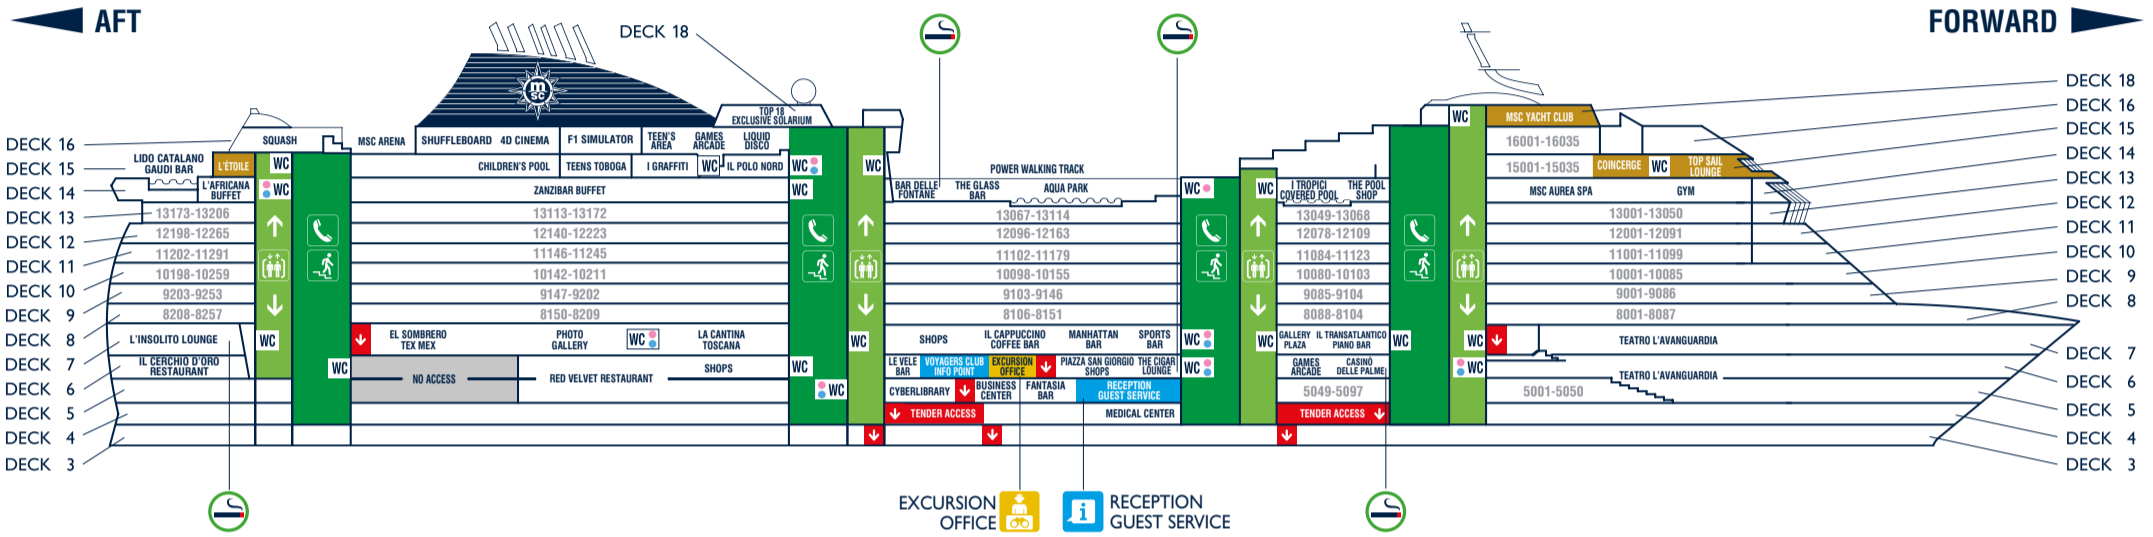

USEFUL NUMBERS	
RECEPTION - GUEST SERVICE	99
EXCURSION OFFICE	2804
MEDICAL EMERGENCY	115
MINI & JUNIORS CLUB	2877/2890
MSC AUREA SPA	2732
JEAN LOUIS DAVID - HAIR SALON	2730
ONBOARD EMERGENCY NUMBER	2300
MSC FANTASIA (for ship emergency)	Check on your Cruise Card

TECHNICAL INFORMATION	
GROSS TONNAGE	137.936 tons
LENGTH / HEIGHT	333,30 m / 66,80 m
TOTAL NUMBER OF GUESTS	4.345
CREW MEMBERS	1.370
LIFTS	25
VOLTAGE	110/220 volts
WI-FI	Everywhere on board
POOLS	5
DECKS	18

ASSEMBLY STATION		DECK
C	Casinò delle Palme	6
D	Il Transatlantico Piano Bar	7
E	Piazza San Giorgio	6
F	Sports Bar & Manhattan Bar	7
G	La Cantina Toscana & Photo Gallery	7
H	El Sombrero Tex Mex & Gallery Plaza	7
I	L'Insolito Lounge	7

MSC YACHT CLUB	Deck
CONCIERGE AREA	15
L'ÉTOILE RESTAURANT	15
LIBRARY	15
MSC AUREA SPA	14
THE ONE BAR	18
THE ONE POOL	18
TOP SAIL LOUNGE	15

EAT & DRINK

Bars	Deck
CASINÒ DELLE PALME	6
FANTASIA BAR	5
IL CAPPUCCINO COFFEE BAR	7
IL TRANSATLANTICO PIANO BAR	7
LA CANTINA TOSCANA	7
LE VELE BAR	6
LIQUID DISCO	16
MANHATTAN BAR	7
PIAZZA SAN GIORGIO (pastry & ice cream)	6
SPA BAR	14
L'INSOLITO LOUNGE	7
THE CIGAR LOUNGE	6