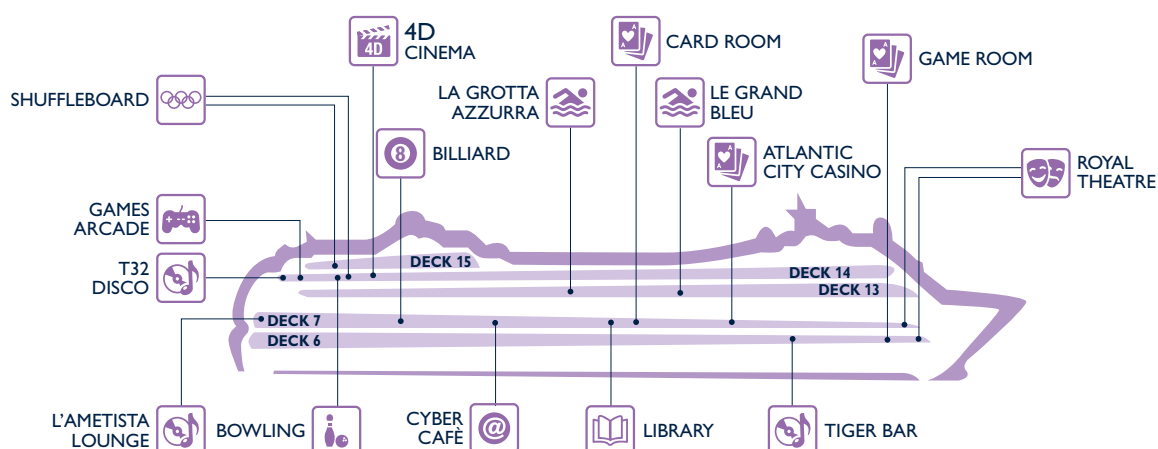

## SHOPPING

Shops	Deck
ACCESSORIES SHOP	6
BOND STREET	6
EXCURSION OFFICE	6
IL RUBINO	6
L'ANGOLO DELL'OGGETTO	6

Shops	Deck
LE PARFUM	6
MSC AUREA SPA	13
MSC SHOP	6
PHOTO SHOP	7
THE MINI MALL	6

## ENTERTAINMENT

Fun	Deck
4D CINEMA	14
ATLANTIC CITY CASINO	7
BOWLING	14
CARD ROOM	7
CYBER CAFÈ	7
GAMES ARCADE	14
GAME ROOM	6
L'AMETISTA LOUNGE	7
BILLIARD	7

Fun	Deck
LA GROTTA AZZURRA POOL AREA	13
LE GRAND BLEU POOL AREA	13
LIBRARY	7
ROYAL THEATRE	6
	7
SHUFFLEBOARD	14
	15
T32 DISCO	14
TIGER BAR	6

## FAMILY & FUN

Family Areas	Deck
4D CINEMA	14
BOWLING	14
CHILDREN INDOOR PLAYROOM (under 3 yrs)	14
CHILDREN OUTDOOR POOL & GAMES	14
GAMES ARCADE	14
KIDS' CORNER	13
LA BARCHETTA BAR	13
LE GRAND BLEU POOL AREA	13

Family Areas	Deck
LA GROTTA AZZURRA POOL AREA	13
MSC SHOP	6
ROYAL THEATRE	6
	7
SHUFFLEBOARD	14
	15
SPORT CENTER	16
TEENS CLUB (12-17 yrs)	14
UNDERWATER WORLD (3-11 yrs)	14