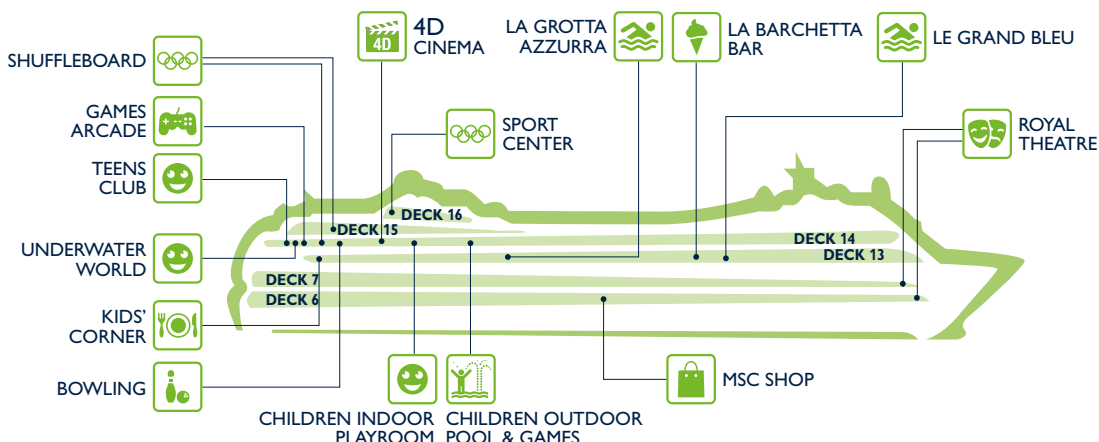

## SHOPPING

Shops	Deck
ACCESSORIES SHOP	6
BOND STREET	6
EXCURSION OFFICE	6
IL RUBINO	6
L'ANGOLO DELL'OGGETTO	6

Shops	Deck
LE PARFUM	6
MSC AUREA SPA	13
MSC SHOP	6
PHOTO SHOP	7
THE MINI MALL	6

## ENTERTAINMENT

Fun	Deck
4D CINEMA	14
ATLANTIC CITY CASINO	7
BOWLING	14
CARD ROOM	7
CYBER CAFÈ	7
GAMES ARCADE	14
GAME ROOM	6
L'AMETISTA LOUNGE	7
BILLIARD	7

Fun	Deck
LA GROTTA AZZURRA POOL AREA	13
LE GRAND BLEU POOL AREA	13
LIBRARY	7
ROYAL THEATRE	6
	7
SHUFFLEBOARD	14
	15
T32 DISCO	14
TIGER BAR	6

## FAMILY & FUN

Family Areas	Deck
4D CINEMA	14
BOWLING	14
CHILDREN INDOOR PLAYROOM (under 3 yrs)	14
CHILDREN OUTDOOR POOL & GAMES	14
GAMES ARCADE	14
KIDS' CORNER	13
LA BARCHETTA BAR	13
LE GRAND BLEU POOL AREA	13

Family Areas	Deck
LA GROTTA AZZURRA POOL AREA	13
MSC SHOP	6
ROYAL THEATRE	6
	7
SHUFFLEBOARD	14
	15
SPORT CENTER	16
TEENS CLUB (12-17 yrs)	14
UNDERWATER WORLD (3-11 yrs)	14