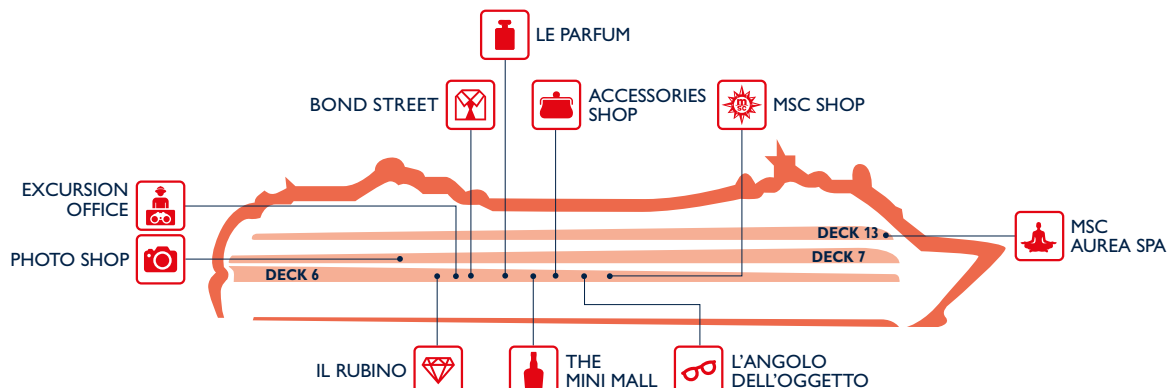

## EAT & DRINK

Bars	Deck
ATLANTIC CITY CASINO	7
CUBA LOUNGE CIGAR ROOM	7
L'AMETISTA LOUNGE	7
L'OLIMPIADE SPORTING BAR	7
LE GOCCE BAR	5
PURPLE BAR	6
RUBY BAR	6
SPA BAR	13
T32 DISCO	14
TIGER BAR	6
TOPAZIO BAR	6

Restaurants	Deck
L'EDERA	5
L'OASI BUFFET RESTAURANT	13
ORIENTAL PLAZA	7
QUATTRO VENTI	6
SAHARA BUFFET RESTAURANT	13

Outdoor Bars	Deck
LA BARCHETTA	13
LA CONCHIGLIA BAR	13
IL BAR DEL SOLE	16

## SHOPPING

Shops	Deck
ACCESSORIES SHOP	6
BOND STREET	6
EXCURSION OFFICE	6
IL RUBINO	6
L'ANGOLO DELL'OGGETTO	6

Shops	Deck
LE PARFUM	6
MSC AUREA SPA	13
MSC SHOP	6
PHOTO SHOP	7
THE MINI MALL	6

Family Areas	Deck
LA GROTTA AZZURRA POOL AREA	13
MSC SHOP	6
ROYAL THEATRE	6
	7
SHUFFLEBOARD	14
	15
SPORT CENTER	16
TEENS CLUB (12-17 yrs)	14
UNDERWATER WORLD (3-11 yrs)	14