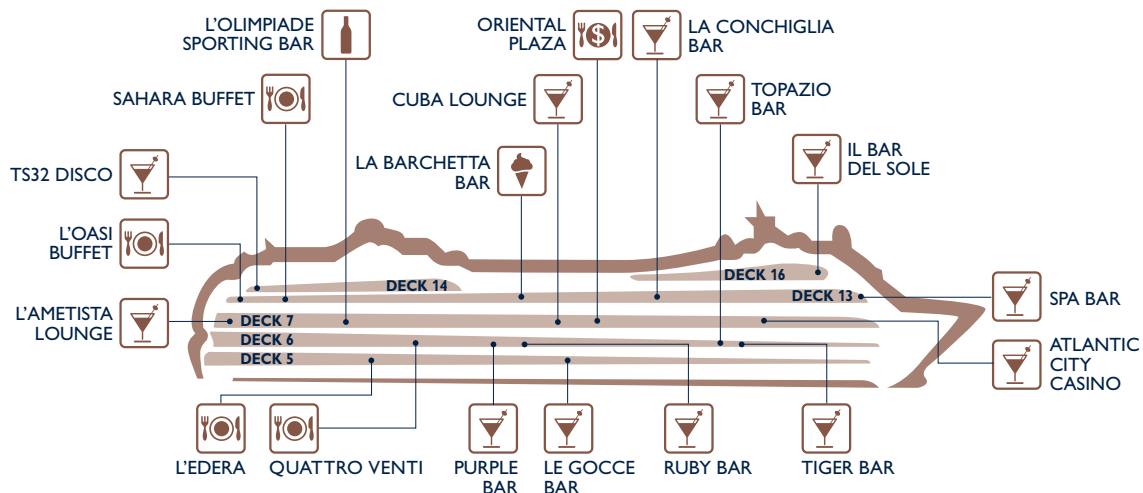

ASSEMBLY STATION			DECK
	<b>C</b>	Atlantic City Casino	<b>7</b>
	<b>D</b>	Tiger Bar	<b>6</b>
	<b>E</b>	External port side middle ship	<b>7</b>
	<b>F</b>	External stbd side middle ship	<b>7</b>
	<b>G</b>	Quattro Venti Restaurant	<b>6</b>
	<b>H</b>	L'Ametista Lounge	<b>7</b>

<b>DECK 16</b> Il Bar del Sole Sport Center TOP 16 Exclusive Solarium  <b>DECK 15</b> Shuffleboard	<b>DECK 14</b> 4D Cinema Bowling Children Indoor Playroom Children Outdoor Pool & Games Games Arcade Power Walking Track Shuffleboard T32 Disco Teens Club Underwater World	<b>DECK 13</b> La Grotta Azzurra Pool Area Gym L'Oasi Buffet Restaurant La Barchetta Bar La Conchiglia Bar Le Grand Bleu Pool Area MSC Aurea Spa Sahara Buffet Restaurant Whirlpool Bath	<b>DECK 7</b> Atlantic City Casino Card Room Cuba Lounge Cigar Room Cyber Café L'Ametista Lounge L'Olimpiade Sporting Bar Library Oriental Plaza Photo Gallery Photo Shop Royal Theatre Voyagers Club Info Point	<b>DECK 6</b> Excursion Office Magnifica Meeting Room Game Room Purple Bar Ruby Bar MSC Shops Tiger Bar Topazio Bar Royal Theatre Quattro Venti Restaurant	<b>DECK 5</b> L'Edera Restaurant Le Gocce Bar Medical Center Reception - Guest Service  <b>DECK 4</b> Tender Access
--	---	---	--	--	--

## EAT & DRINK

Bars	Deck
ATLANTIC CITY CASINO	7
CUBA LOUNGE CIGAR ROOM	7
L'AMETISTA LOUNGE	7
L'OLIMPIADE SPORTING BAR	7
LE GOCCE BAR	5
PURPLE BAR	6
RUBY BAR	6
SPA BAR	13
T32 DISCO	14
TIGER BAR	6
TOPAZIO BAR	6

Restaurants	Deck
L'EDERA	5
L'OASI BUFFET RESTAURANT	13
ORIENTAL PLAZA	7
QUATTRO VENTI	6
SAHARA BUFFET RESTAURANT	13

Outdoor Bars	Deck
LA BARCHETTA	13
LA CONCHIGLIA BAR	13
IL BAR DEL SOLE	16