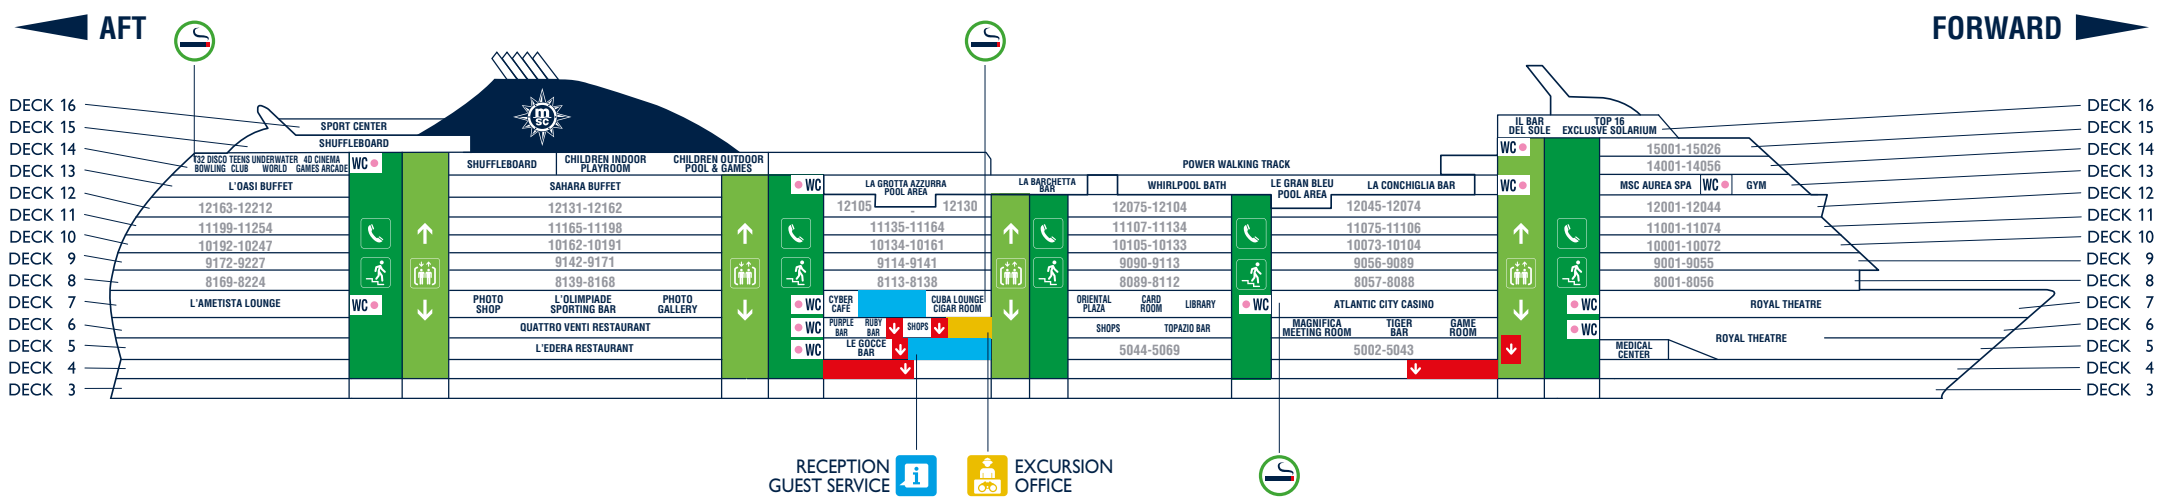

USEFUL NUMBERS	
RECEPTION - GUEST SERVICE	99
EXCURSION OFFICE	2804
MEDICAL EMERGENCY	115
MINI & JUNIORS CLUB	2877
MSC AUREA SPA	2732
JEAN LOUIS DAVID - HAIR SALON	2730
ONBOARD EMERGENCY NUMBER	2200
MSC MAGNIFICA (for ship emergency)	Check on your Cruise Card

TECHNICAL INFORMATION	
GROSS TONNAGE	95.128 tons
LENGTH / HEIGHT	293,80 m / 59,64 m
TOTAL NUMBER OF GUESTS	3.223
CREW MEMBERS	1.038
LIFTS	13
VOLTAGE	110/220 volts
WI-FI	Everywhere on board
POOLS	3
DECKS	16

ASSEMBLY STATION			DECK
	<b>C</b>	Atlantic City Casino	<b>7</b>
	<b>D</b>	Tiger Bar	<b>6</b>
	<b>E</b>	External port side middle ship	<b>7</b>
	<b>F</b>	External stbd side middle ship	<b>7</b>
	<b>G</b>	Quattro Venti Restaurant	<b>6</b>
	<b>H</b>	L'Ametista Lounge	<b>7</b>

<b>DECK 16</b> Il Bar del Sole Sport Center TOP 16 Exclusive Solarium  <b>DECK 15</b> Shuffleboard	<b>DECK 14</b> 4D Cinema Bowling Children Indoor Playroom Children Outdoor Pool & Games Games Arcade Power Walking Track Shuffleboard T32 Disco Teens Club Underwater World	<b>DECK 13</b> La Grotta Azzurra Pool Area Gym L'Oasi Buffet Restaurant La Barchetta Bar La Conchiglia Bar Le Grand Bleu Pool Area MSC Aurea Spa Sahara Buffet Restaurant Whirlpool Bath	<b>DECK 7</b> Atlantic City Casino Card Room Cuba Lounge Cigar Room Cyber Café L'Ametista Lounge L'Olimpiade Sporting Bar Library Oriental Plaza Photo Gallery Photo Shop Royal Theatre Voyagers Club Info Point	<b>DECK 6</b> Excursion Office Magnifica Meeting Room Game Room Purple Bar Ruby Bar MSC Shops Tiger Bar Topazio Bar Royal Theatre Quattro Venti Restaurant	<b>DECK 5</b> L'Edera Restaurant Le Gocce Bar Medical Center Reception - Guest Service  <b>DECK 4</b> Tender Access
--	---	---	--	--	--