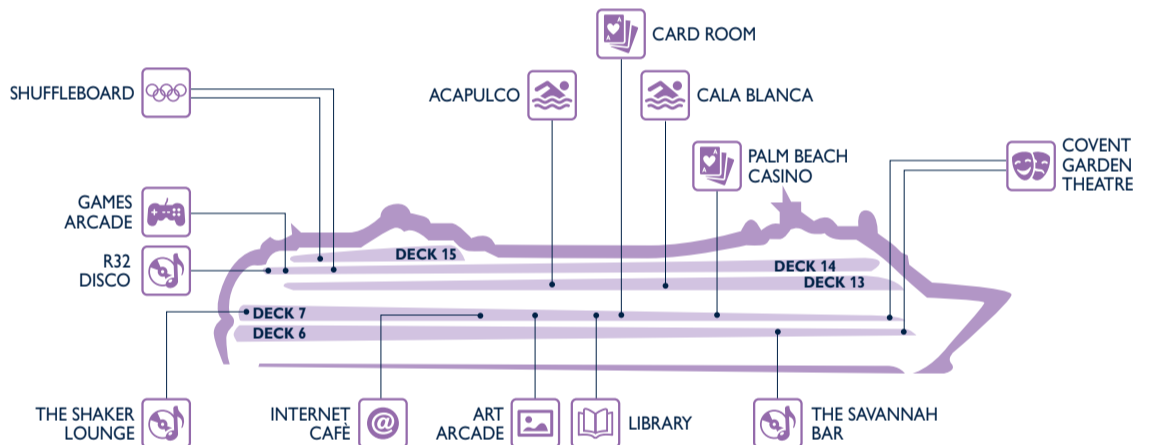

Restaurants	Deck
4 SEASONS BUFFET RESTAURANT	13
L'IBISCUS	6
LA PIAZZETTA BUFFET RESTAURANT	13
SHANGHAI	7
VILLA BORGHESE	5

Outdoor Bars	Deck
BARRACUDA BAR	13
EL SOMBRERO POOL BAR	13
TOP 16 BAR	16

# SHOPPING

Shops	Deck
ACCESSORIES SHOP	6
CIPRIA	6
EXCURSION OFFICE	6
L'ANGOLO DELL'OGGETTO	6
LO ZAFFIRO	6

Shops	Deck
MADISON AVENUE	6
MSC AUREA SPA	13
MSC SHOP	6
PHOTO SHOP	7
THE MINI MALL	6

# ENTERTAINMENT

Fun	Deck
ACAPULCO POOL AREA	13
ART ARCADE	7
CALA BLANCA POOL AREA	13
CARD ROOM	7
COVENT GARDEN THEATRE	6
GAMES ARCADE	14
INTERNET CAFÈ	7

Fun	Deck
LIBRARY	7
PALM BEACH CASINO	7
R32 DISCO	14
SHUFFLEBOARD	14
THE SAVANNAH BAR	6
THE SHAKER LOUNGE	7

# FAMILY & FUN

Family Areas	Deck
ACAPULCO POOL AREA	13
CALA BLANCA POOL AREA	13
CHILDREN INDOOR PLAYROOM (under 3 yrs)	14
CHILDREN OUTDOOR POOL & GAMES	14
COVENT GARDEN THEATRE	6
EL SOMBRERO POOL BAR	13