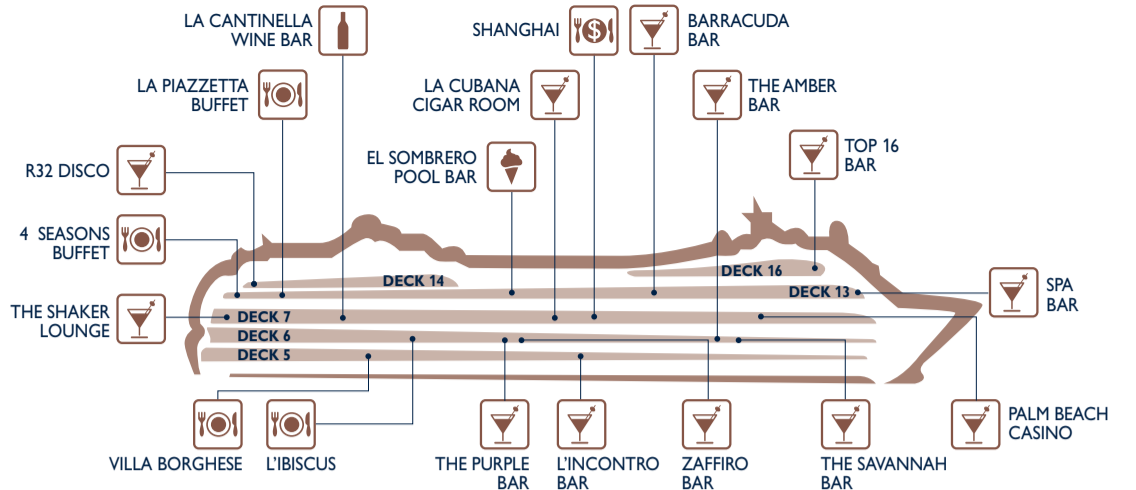

ASSEMBLY STATION		DECK	
	<b>C</b>	Palm Beach Casino	<b>7</b>
	<b>D</b>	The Savannah Bar	<b>6</b>
	<b>E</b>	External port side middle ship	<b>7</b>
	<b>F</b>	External stbd side middle ship	<b>7</b>
	<b>G</b>	L'Ibiscus Restaurant	<b>6</b>
	<b>H</b>	The Shaker Lounge	<b>7</b>

<b>DECK 16</b> Sport Center TOP 16 Exclusive Solarium	<b>DECK 15</b> Minigolf Shuffleboard	<b>DECK 14</b> Children Indoor Playroom Children Outdoor Pool & Games Games Arcade Power Walking Track R32 Disco Shuffleboard Teens Club The Jungle Adventure	<b>DECK 13</b> 4 Seasons Buffet Restaurant Acapulco Pool Area Barracuda Bar Cala Blanca Pool Area El Sombrero Pool Bar Gym La Piazzetta Buffet Restaurant MSC Aurea Spa Whirlpool Bath	<b>DECK 7</b> Art Arcade Card Room Covent Garden Theatre Internet Café La Cantinella Wine Bar La Cubana Cigar Room Library Palm Beach Casino Photo Gallery Photo Shop Shanghai The Shaker Lounge Voyagers Club Info Point	<b>DECK 6</b> Covent Garden Theatre Excursion Office L'Ibiscus Restaurant Orchestra Sala Riunioni Shops The Amber Bar The Purple Bar The Savannah Bar Zaffiro Bar	<b>DECK 5</b> L'Incontro Bar Medical Center Reception - Guest Service Villa Borghese Restaurant	<b>DECK 4</b> Tender Access
---	--	---	---	--	--	---	--------------------------------

# EAT & DRINK

Bars	Deck
L'INCONTRO BAR	5
LA CANTINELLA WINE BAR	7
LA CUBANA CIGAR ROOM	7
PALM BEACH CASINO	7
R32 DISCO	14
SPA BAR	13
THE AMBER BAR	6
THE PURPLE BAR	6
THE SAVANNAH BAR	6
THE SHAKER LOUNGE	7
ZAFFIRO BAR	6

Restaurants	Deck
4 SEASONS BUFFET RESTAURANT	13
L'IBISCUS	6
LA PIAZZETTA BUFFET RESTAURANT	13
SHANGHAI	7
VILLA BORGHESE	5

Outdoor Bars	Deck
BARRACUDA BAR	13
EL SOMBRERO POOL BAR	13
TOP 16 BAR	16