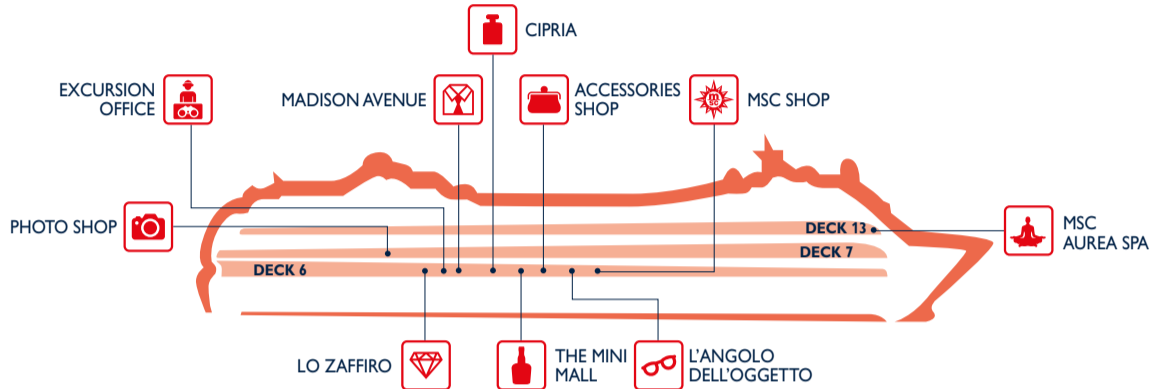

ASSEMBLY STATION		DECK	
	<b>C</b>	Palm Beach Casino	<b>7</b>
	<b>D</b>	The Savannah Bar	<b>6</b>
	<b>E</b>	External port side middle ship	<b>7</b>
	<b>F</b>	External stbd side middle ship	<b>7</b>
	<b>G</b>	L'Ibiscus Restaurant	<b>6</b>
	<b>H</b>	The Shaker Lounge	<b>7</b>

# EAT & DRINK

Bars	Deck
L'INCONTRO BAR	5
LA CANTINELLA WINE BAR	7
LA CUBANA CIGAR ROOM	7
PALM BEACH CASINO	7
R32 DISCO	14
SPA BAR	13
THE AMBER BAR	6
THE PURPLE BAR	6
THE SAVANNAH BAR	6
THE SHAKER LOUNGE	7
ZAFFIRO BAR	6

Restaurants	Deck
4 SEASONS BUFFET RESTAURANT	13
L'IBISCUS	6
LA PIAZZETTA BUFFET RESTAURANT	13
SHANGHAI	7
VILLA BORGHESE	5

Outdoor Bars	Deck
BARRACUDA BAR	13
EL SOMBRERO POOL BAR	13
TOP 16 BAR	16

# SHOPPING

Shops	Deck
ACCESSORIES SHOP	6
CIPRIA	6
EXCURSION OFFICE	6
L'ANGOLO DELL'OGGETTO	6
LO ZAFFIRO	6

Shops	Deck
MADISON AVENUE	6
MSC AUREA SPA	13
MSC SHOP	6
PHOTO SHOP	7
THE MINI MALL	6