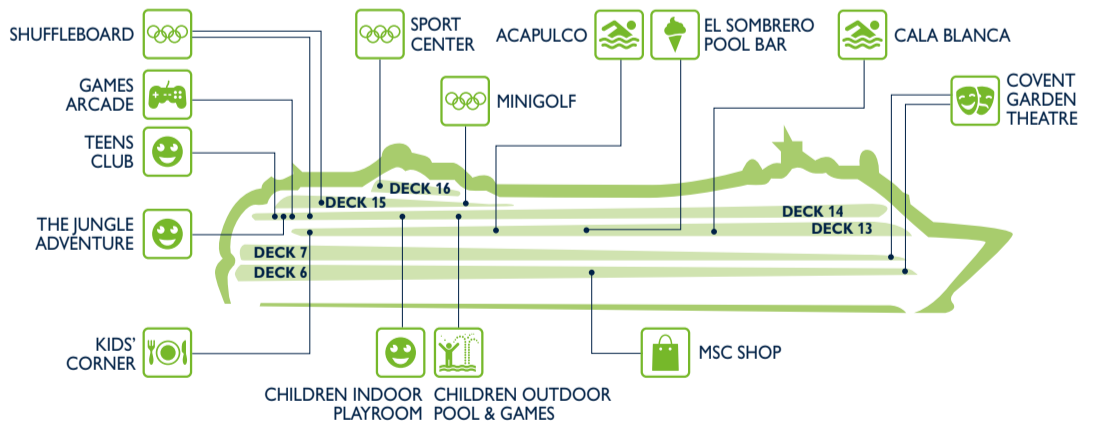

Restaurants	Deck
4 SEASONS BUFFET RESTAURANT	13
L'IBISCUS	6
LA PIAZZETTA BUFFET RESTAURANT	13
SHANGHAI	7
VILLA BORGHESE	5

Outdoor Bars	Deck
BARRACUDA BAR	13
EL SOMBRERO POOL BAR	13
TOP 16 BAR	16

# ENTERTAINMENT

Fun	Deck
ACAPULCO POOL AREA	13
ART ARCADE	7
CALA BLANCA POOL AREA	13
CARD ROOM	7
COVENT GARDEN THEATRE	6
GAMES ARCADE	14
INTERNET CAFÈ	7

Fun	Deck
LIBRARY	7
PALM BEACH CASINO	7
R32 DISCO	14
SHUFFLEBOARD	14
THE SAVANNAH BAR	6
THE SHAKER LOUNGE	7

# FAMILY & FUN

Family Areas	Deck
ACAPULCO POOL AREA	13
CALA BLANCA POOL AREA	13
CHILDREN INDOOR PLAYROOM (under 3 yrs)	14
CHILDREN OUTDOOR POOL & GAMES	14
COVENT GARDEN THEATRE	6
EL SOMBRERO POOL BAR	13

Family Areas	Deck
GAMES ARCADE	14
KIDS' CORNER	13
MINIGOLF	15
MSC SHOP	6
SHUFFLEBOARD	14
SPORT CENTER	16
TEENS CLUB (12-17 yrs)	14
THE JUNGLE ADVENTURE (3-11 yrs)	14