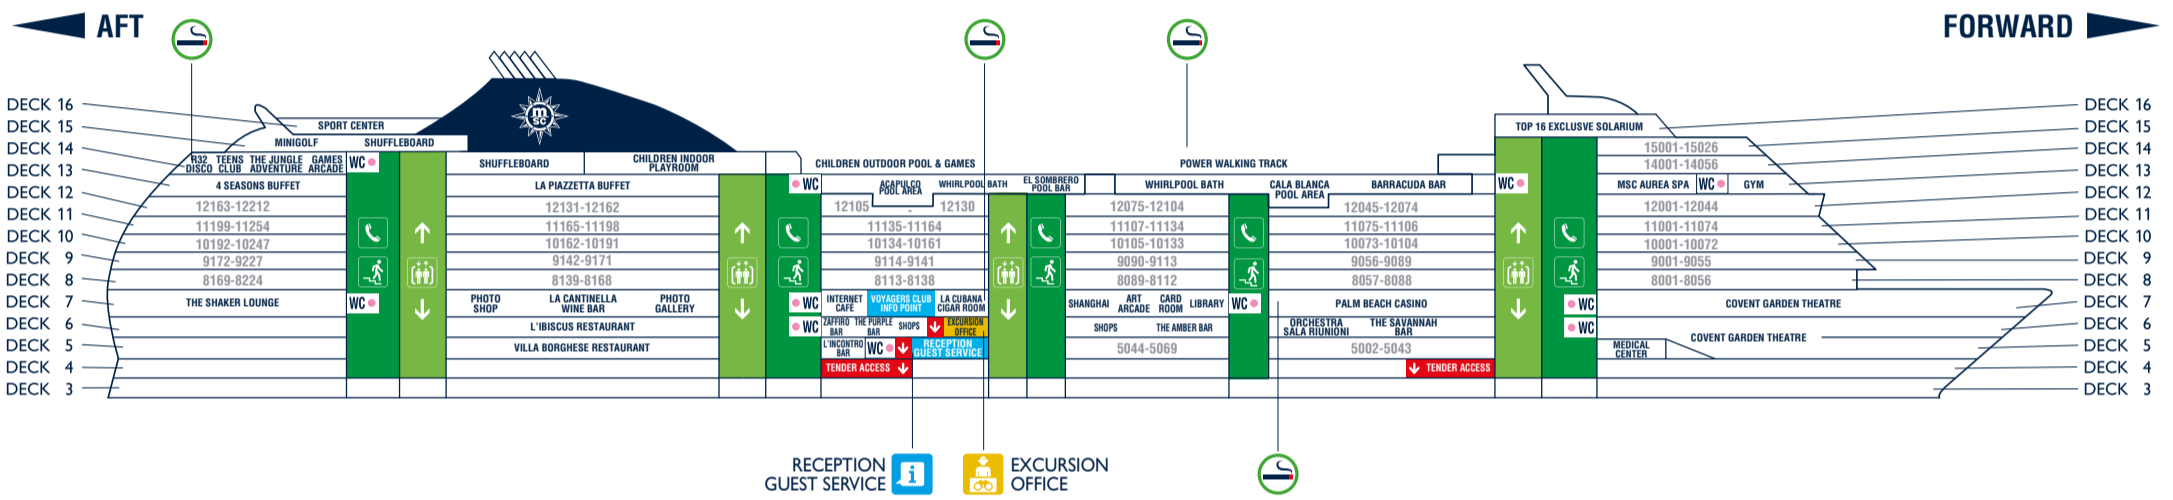

USEFUL NUMBERS	
RECEPTION - GUEST SERVICE	99
EXCURSION OFFICE	2804
MEDICAL EMERGENCY	115
MINI & JUNIORS CLUB	2877
MSC AUREA SPA / HAIR SALON	2732
JEAN LOUIS DAVID - HAIR SALON	2730
ONBOARD EMERGENCY NUMBER	2200
MSC ORCHESTRA (for ship emergency)	Check on your Cruise Card

TECHNICAL INFORMATION	
GROSS TONNAGE	92.409 tons
LENGTH / HEIGHT	293,80 m / 59,64 m
TOTAL NUMBER OF GUESTS	3.223
CREW MEMBERS	1.054
LIFTS	13
VOLTAGE	110/220 volts
WI-FI	Everywhere on board
POOLS	3
DECKS	16

ASSEMBLY STATION		DECK	
	<b>C</b>	Palm Beach Casino	<b>7</b>
	<b>D</b>	The Savannah Bar	<b>6</b>
	<b>E</b>	External port side middle ship	<b>7</b>
	<b>F</b>	External stbd side middle ship	<b>7</b>
	<b>G</b>	L'Ibiscus Restaurant	<b>6</b>
	<b>H</b>	The Shaker Lounge	<b>7</b>

# EAT & DRINK

Bars	Deck
L'INCONTRO BAR	5
LA CANTINELLA WINE BAR	7
LA CUBANA CIGAR ROOM	7
PALM BEACH CASINO	7
R32 DISCO	14
SPA BAR	13
THE AMBER BAR	6
THE PURPLE BAR	6
THE SAVANNAH BAR	6
THE SHAKER LOUNGE	7
ZAFFIRO BAR	6