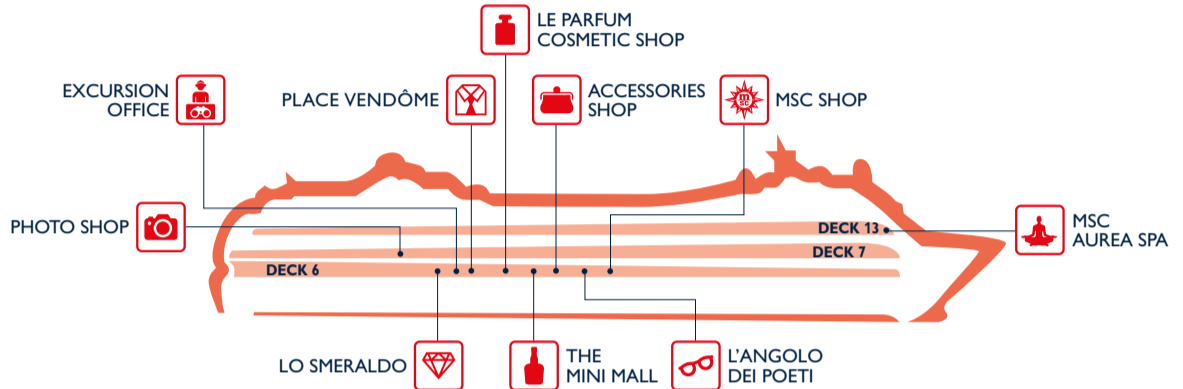

EAT & DRINK

Bars	Deck
BAR DEI POETI	6
BAR SMERALDO	6
CASINO ROYAL	7
GIADA BAR	6
IL GRAPPOLO D'ORO WINE BAR	7
LE RENDEZ-VOUS BAR	5
PIGALLE LOUNGE	7
S32 DISCO	14
SPA BAR	13
THE HITCHCOCK LOUNGE CIGAR ROOM	7
THE ZEBRA BAR	6

Restaurants	Deck
KAITO SUSHI BAR	7
IL PALLADIO	6
L'OBELISCO BUFFET RESTAURANT	13
LE FONTANE	5
VILLA POMPEIANA BUFFET RESTAURANT	13

Outdoor Bars	Deck
MOJITO BAR	13
PIRAÑA BAR	13
TOP 16 BAR	16

SHOPPING

Shops	Deck
ACCESSORIES SHOP	6
EXCURSION OFFICE	6
L'ANGOLO DEI POETI	6
LE PARFUM COSMETIC SHOP	6
LO SMERALDO	6

Shops	Deck
MSC AUREA SPA	13
MSC SHOP	6
PHOTO SHOP	7
PLACE VENDÔME	6
THE MINI MALL	6

ENTERTAINMENT

Fun	Deck
CARD ROOM	7
CASINO ROYAL	7
CAYO LEVANTADO POOL AREA	13
CORAL BAY POOL AREA	13
CYBER CAFÈ	7
GAMES ARCADE	14
LIBRARY	7

Family Areas	Deck
MINIGOLF	15
MSC SHOP	6
PIRAÑA BAR	13
SPORT CENTER	16
SHUFFLEBOARD	14
TEATRO CARLO FELICE	6
TEENS CLUB (12-17 yrs)	14

SPORT & WELLBEING

Sport & Wellbeing	Deck
AUREA SPA RECEPTION	13
JEAN LOUIS DAVID	13
CAYO LEVANTADO POOL AREA	13
CORAL BAY POOL AREA	13
GYM	13
MASSAGE ROOMS	13
MEDICAL SPA	13
MINIGOLF	15