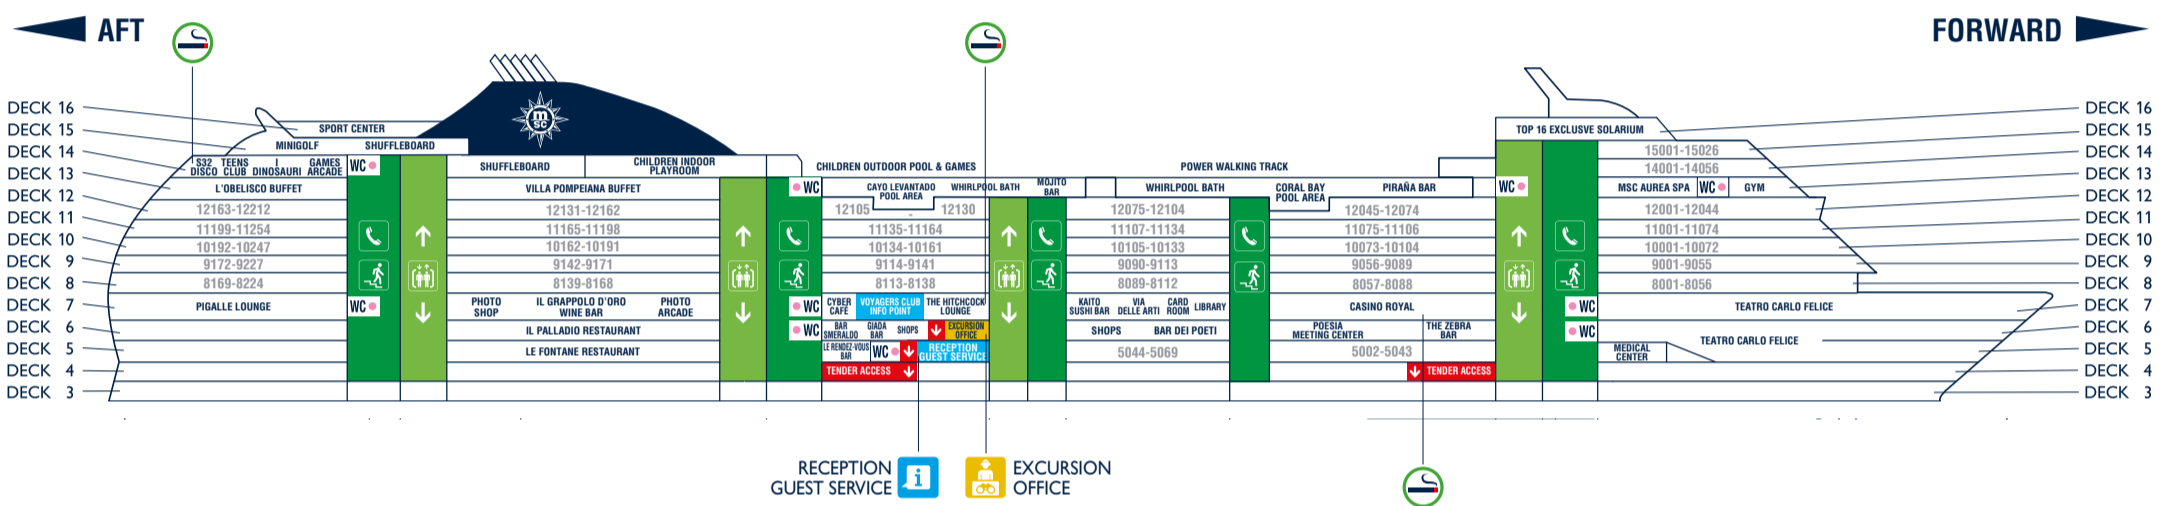

USEFUL NUMBERS	
RECEPTION - GUEST SERVICE	99
EXCURSION OFFICE	2804
MEDICAL EMERGENCY	115
MINI & JUNIORS CLUB	2877
MSC AUREA SPA	2732
JEAN LOUIS DAVID - HAIR SALON	2730
ONBOARD EMERGENCY NUMBER	2200
MSC POESIA (for ship emergency)	Check on your Cruise Card

TECHNICAL INFORMATION	
GROSS TONNAGE	92.627 tons
LENGTH / HEIGHT	293,80 m / 59,64 m
TOTAL NUMBER OF GUESTS	3.223
CREW MEMBERS	1.039
LIFTS	13
VOLTAGE	110/220 volts
WI-FI	Everywhere on board
POOLS	3
DECKS	16

ASSEMBLY STATION			DECK
	C	Casino Royal	7
	D	The Zebra Bar	6
	E	External port side middle ship	7
	F	External stbd side middle ship	7
	G	Il Palladio Restaurant	6
	H	Pigalle Lounge	7

INFORMATION	EXCURSION OFFICE	LIFT	STAIRS	TELEPHONE	EXIT ENTRANCE
TOILETS	CHANGING STATION	SMOKING AREAS <small>Further restrictions may apply depending on local regulations. Please always refer to the signs available.</small>			

- DECK 16**
 - Sport Center
 - TOP 16 Exclusive Solarium
- DECK 15**
 - Minigolf
 - Shuffleboard
- DECK 14**
 - Children Indoor Playroom
 - Children Outdoor Pool & Games
 - I Dinosauri
 - Power Walking Track
 - S32 Disco
 - Shuffleboard
 - Teens Club
 - Games Arcade
- DECK 13**
 - Cayo Levantado Pool Area
 - Coral Bay Pool Area
 - Gym
 - L'Obelisco Buffet Restaurant
 - Mojito Bar
 - MSC Aurea Spa
 - Piraña Bar
 - Villa Pompeiana Buffet Restaurant
 - Whirlpool Bath
- DECK 7**
 - Card Room
 - Casino Royal
 - Cyber Café
 - Kaito Sushi Bar
 - Il Grappolo d'Oro Wine Bar
 - Library
 - Photo Arcade
 - Photo Shop
 - Pigalle Lounge
 - Teatro Carlo Felice
 - The Hitchcock Lounge Cigar Room
 - Via delle Arti
 - Voyagers Club Info Point
- DECK 6**
 - Bar dei Poeti
 - Bar Smeraldo
 - Excursion Office
 - Giada Bar
 - Il Palladio Restaurant
 - Poesia Meeting Center
 - Shops
 - Teatro Carlo Felice
 - The Zebra Bar
- DECK 5**
 - Le Fontane Restaurant
 - Le Rendez-Vous Bar
 - Medical Center
 - Reception - Guest Service
- DECK 4**
 - Tender Access