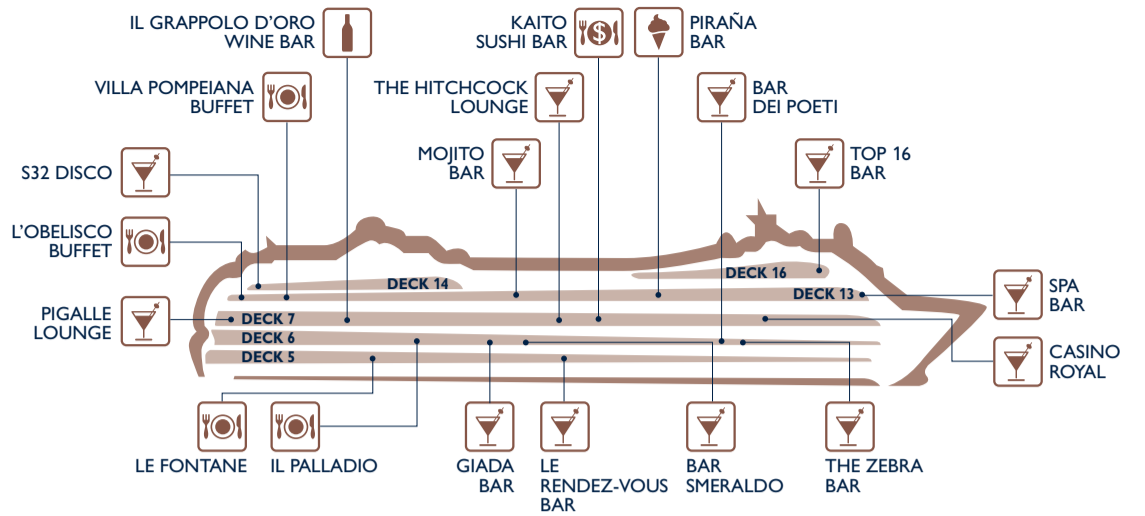

EAT & DRINK

Bars	Deck
BAR DEI POETI	6
BAR SMERALDO	6
CASINO ROYAL	7
GIADA BAR	6
IL GRAPPOLO D'ORO WINE BAR	7
LE RENDEZ-VOUS BAR	5
PIGALLE LOUNGE	7
S32 DISCO	14
SPA BAR	13
THE HITCHCOCK LOUNGE CIGAR ROOM	7
THE ZEBRA BAR	6

Restaurants	Deck
KAITO SUSHI BAR	7
IL PALLADIO	6
L'OBELISCO BUFFET RESTAURANT	13
LE FONTANE	5
VILLA POMPEIANA BUFFET RESTAURANT	13

Outdoor Bars	Deck
MOJITO BAR	13
PIRAÑA BAR	13
TOP 16 BAR	16