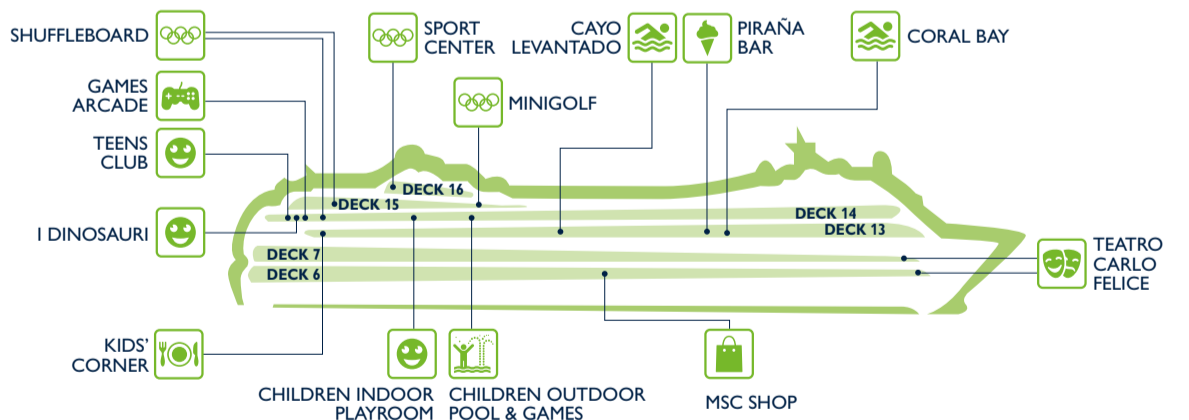

Shops	Deck
MSC AUREA SPA	13
MSC SHOP	6
PHOTO SHOP	7
PLACE VENDÔME	6
THE MINI MALL	6

ENTERTAINMENT

Fun	Deck
CARD ROOM	7
CASINO ROYAL	7
CAYO LEVANTADO POOL AREA	13
CORAL BAY POOL AREA	13
CYBER CAFÈ	7
GAMES ARCADE	14
LIBRARY	7

Fun	Deck
PIGALLE LOUNGE	7
S32 DISCO	14
SHUFFLEBOARD	14
TEATRO CARLO FELICE	6
THE ZEBRA BAR	6
VIA DELLE ARTI	7

FAMILY & FUN

Family Areas	Deck
CAYO LEVANTADO POOL AREA	13
CHILDREN INDOOR PLAYROOM (under 3 yrs)	14
CHILDREN OUTDOOR POOL & GAMES	14
CORAL BAY POOL AREA	13
GAMES ARCADE	14
I DINOSAURI (3-11 yrs)	14
KIDS' CORNER	13

Family Areas	Deck
MINIGOLF	15
MSC SHOP	6
PIRAÑA BAR	13
SPORT CENTER	16
SHUFFLEBOARD	14
TEATRO CARLO FELICE	6
TEENS CLUB (12-17 yrs)	14

SPORT & WELLBEING

Sport & Wellbeing	Deck
AUREA SPA RECEPTION	13
JEAN LOUIS DAVID	13
CAYO LEVANTADO POOL AREA	13
CORAL BAY POOL AREA	13
GYM	13
MASSAGE ROOMS	13
MEDICAL SPA	13
MINIGOLF	15

Sport & Wellbeing	Deck
POWER WALKING TRACK	14
SHUFFLEBOARD	14
SPORT CENTER	16
TANNING LAMPS	13
THERMAL AREA	13
TOP 16 EXCLUSIVE SOLARIUM	16
WHIRLPOOL BATH	13