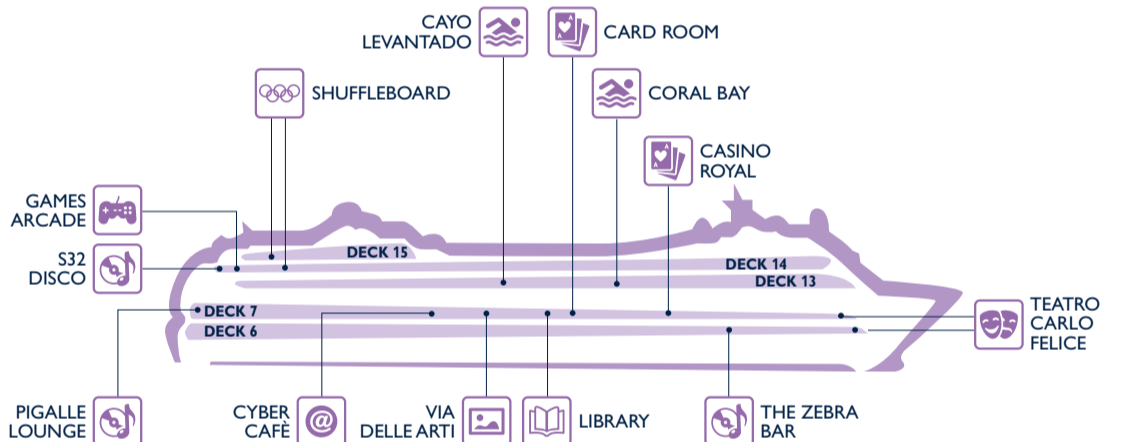

EAT & DRINK

Bars	Deck
BAR DEI POETI	6
BAR SMERALDO	6
CASINO ROYAL	7
GIADA BAR	6
IL GRAPPOLO D'ORO WINE BAR	7
LE RENDEZ-VOUS BAR	5
PIGALLE LOUNGE	7
S32 DISCO	14
SPA BAR	13
THE HITCHCOCK LOUNGE CIGAR ROOM	7
THE ZEBRA BAR	6

Shops	Deck
MSC AUREA SPA	13
MSC SHOP	6
PHOTO SHOP	7
PLACE VENDÔME	6
THE MINI MALL	6

ENTERTAINMENT

Fun	Deck
CARD ROOM	7
CASINO ROYAL	7
CAYO LEVANTADO POOL AREA	13
CORAL BAY POOL AREA	13
CYBER CAFÈ	7
GAMES ARCADE	14
LIBRARY	7

Fun	Deck
PIGALLE LOUNGE	7
S32 DISCO	14
SHUFFLEBOARD	14
TEATRO CARLO FELICE	6
THE ZEBRA BAR	6
VIA DELLE ARTI	7

FAMILY & FUN

Family Areas	Deck
CAYO LEVANTADO POOL AREA	13
CHILDREN INDOOR PLAYROOM (under 3 yrs)	14
CHILDREN OUTDOOR POOL & GAMES	14
CORAL BAY POOL AREA	13
GAMES ARCADE	14
I DINOSAURI (3-11 yrs)	14
KIDS' CORNER	13

Family Areas	Deck
MINIGOLF	15
MSC SHOP	6
PIRAÑA BAR	13
SPORT CENTER	16
SHUFFLEBOARD	14
TEATRO CARLO FELICE	6
TEENS CLUB (12-17 yrs)	14

SPORT & WELLBEING

Sport & Wellbeing	Deck
AUREA SPA RECEPTION	13
JEAN LOUIS DAVID	13
CAYO LEVANTADO POOL AREA	13
CORAL BAY POOL AREA	13
GYM	13
MASSAGE ROOMS	13
MEDICAL SPA	13
MINIGOLF	15