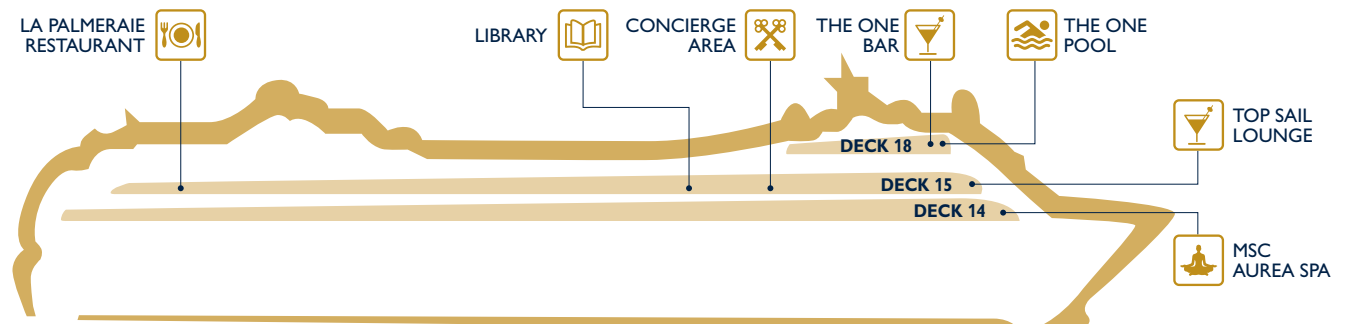

USEFUL NUMBERS	
RECEPTION - GUEST SERVICE	99
EXCURSION OFFICE	2804
MEDICAL EMERGENCY	115
MINI & JUNIORS CLUB	2890
MSC AUREA SPA	2732
JEAN LOUIS DAVID - HAIR SALON	2730
ONBOARD EMERGENCY NUMBER	2300
MSC PREZIOSA (for ship emergency)	Check on your Cruise Card

ASSEMBLY STATION			DECK
	C	Millennium Star Casino	6
	D	El Dorado Piano Bar	7
	E	Phoenician Plaza	6
	F	Sports & Bowling Diner & The Green Sax Jazz Bar	7
	G	La Locanda & Photo Gallery	7
	H	Eataly & Art Gallery	7
	I	Safari Lounge	7

INFORMATION	EXCURSION OFFICE	LIFT	STAIRS	TELEPHONE	EXIT ENTRANCE
TOILETS	CHANGING STATION	SMOKING AREAS <small>Further restrictions may apply depending on local regulations. Please always refer to the signs available.</small>	MSC YACHT CLUB		

MSC YACHT CLUB	Deck
CONCIERGE AREA	15
LA PALMERAIE RESTAURANT	15
LIBRARY	15
MSC AUREA SPA	14
THE ONE BAR	18
THE ONE POOL	18
TOP SAIL LOUNGE	15

EAT & DRINK

Bars	Deck
DIAMOND BAR & LIBRARY	6
EL DORADO PIANO BAR	7
GALAXY DISCO	16
IL CAPPUCCINO	7
MILLENNIUM STAR CASINO	6
PHOENICIAN PLAZA (pastry & ice cream)	6
PREZIOSA BAR	5
SAFARI LOUNGE	7
SPA BAR	14
THE GREEN SAX JAZZ BAR	7