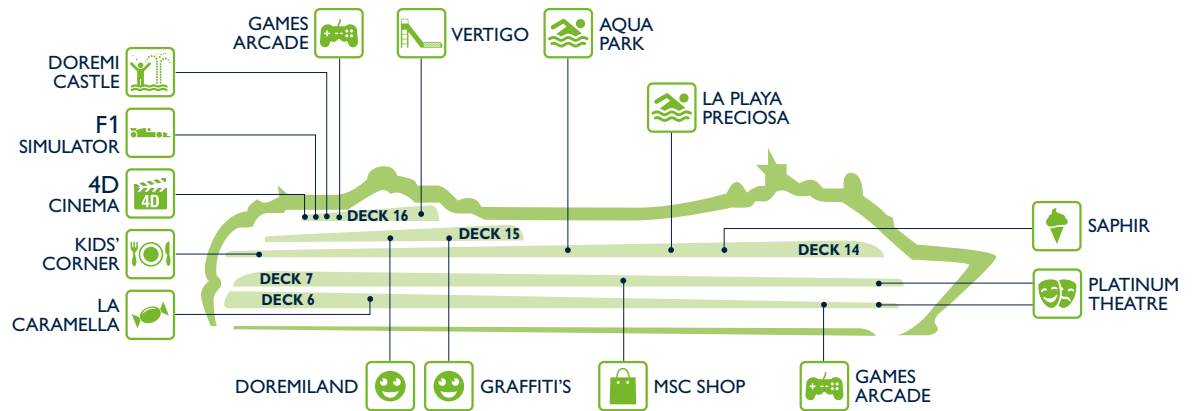

Shops	Deck
LA PROFUMERIA	6
IL GIOIELLO	6
MSC AUREA SPA	14
MSC SHOP	7
PHOTO SHOP	7
THE MINI MALL	6
THE POOL SHOP	14

ENTERTAINMENT

Fun	Deck
4D CINEMA	16
AQUA PARK	14
ART GALLERY	7
CYBERCAFÈ	5
DIAMOND BAR & LIBRARY	6
EL DORADO PIANO BAR	7
F1 SIMULATOR	16
GALAXY	16
GAMES ARCADE	6
	16

Fun	Deck
LA PLAYA PRECIOSA (Covered Pool)	14
MILLENNIUM STAR CASINO	6
PLATINUM THEATRE	7
SAFARI LOUNGE	7
SHUFFLEBOARD	16
SPORTS & BOWLING DINER	7
THE GARDEN POOL	15

FAMILY & FUN

Family Areas	Deck
4D CINEMA	16
AQUA PARK	14
DOREMILAND (under 12 yrs)	15
DOREMI CASTLE	15
F1 SIMULATOR	16
GAMES ARCADE	6
GRAFFITI'S (12-17 yrs)	15

Family Areas	Deck
KIDS' CORNER (Buffet)	14
LA CARAMELLA	6
LA PLAYA PRECIOSA (Covered Pool)	14
MSC SHOP	7
PLATINUM THEATRE	7
SAPHIR	14
VERTIGO	16

SPORT & WELLBEING

Sport & Wellbeing	Deck
AQUA PARK	14
AUREA SPA RECEPTION	14
JEAN LOUIS DAVID	14
BREZZA MARINA (Whirlpool Bath)	16
GYM	14
LA PLAYA PRECIOSA (Covered Pool)	14
MASSAGE ROOMS	14

Sport & Wellbeing	Deck
MEDICAL SPA	14
POWER WALKING TRACK	15
SHUFFLEBOARD	16
TANNING LAMPS	14
THERMAL AREA	14
TOP 18 EXCLUSIVE SOLARIUM	18
WHIRLPOOL BATH	14