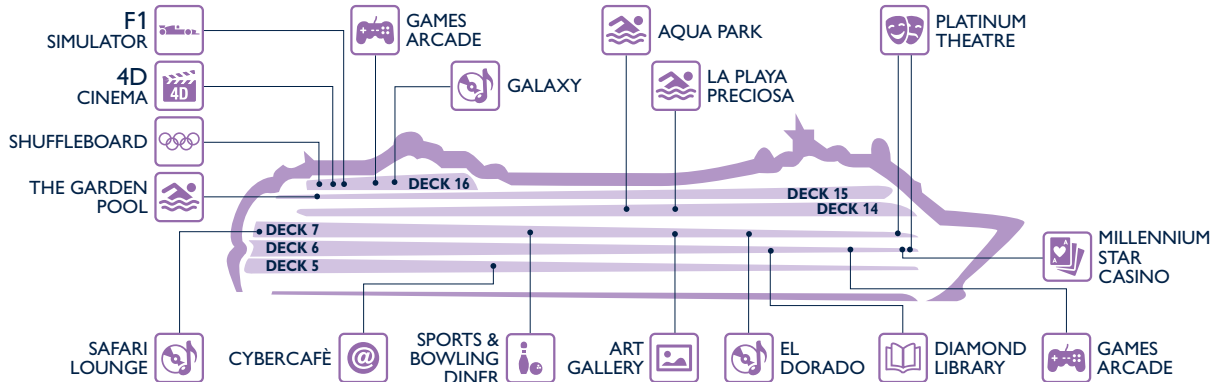

ENTERTAINMENT

Fun	Deck
4D CINEMA	16
AQUA PARK	14
ART GALLERY	7
CYBERCAFÈ	5
DIAMOND BAR & LIBRARY	6
EL DORADO PIANO BAR	7
F1 SIMULATOR	16
GALAXY	16
GAMES ARCADE	6
	16

Fun	Deck
LA PLAYA PRECIOSA (Covered Pool)	14
MILLENNIUM STAR CASINO	6
PLATINUM THEATRE	7
SAFARI LOUNGE	7
SHUFFLEBOARD	16
SPORTS & BOWLING DINER	7
THE GARDEN POOL	15