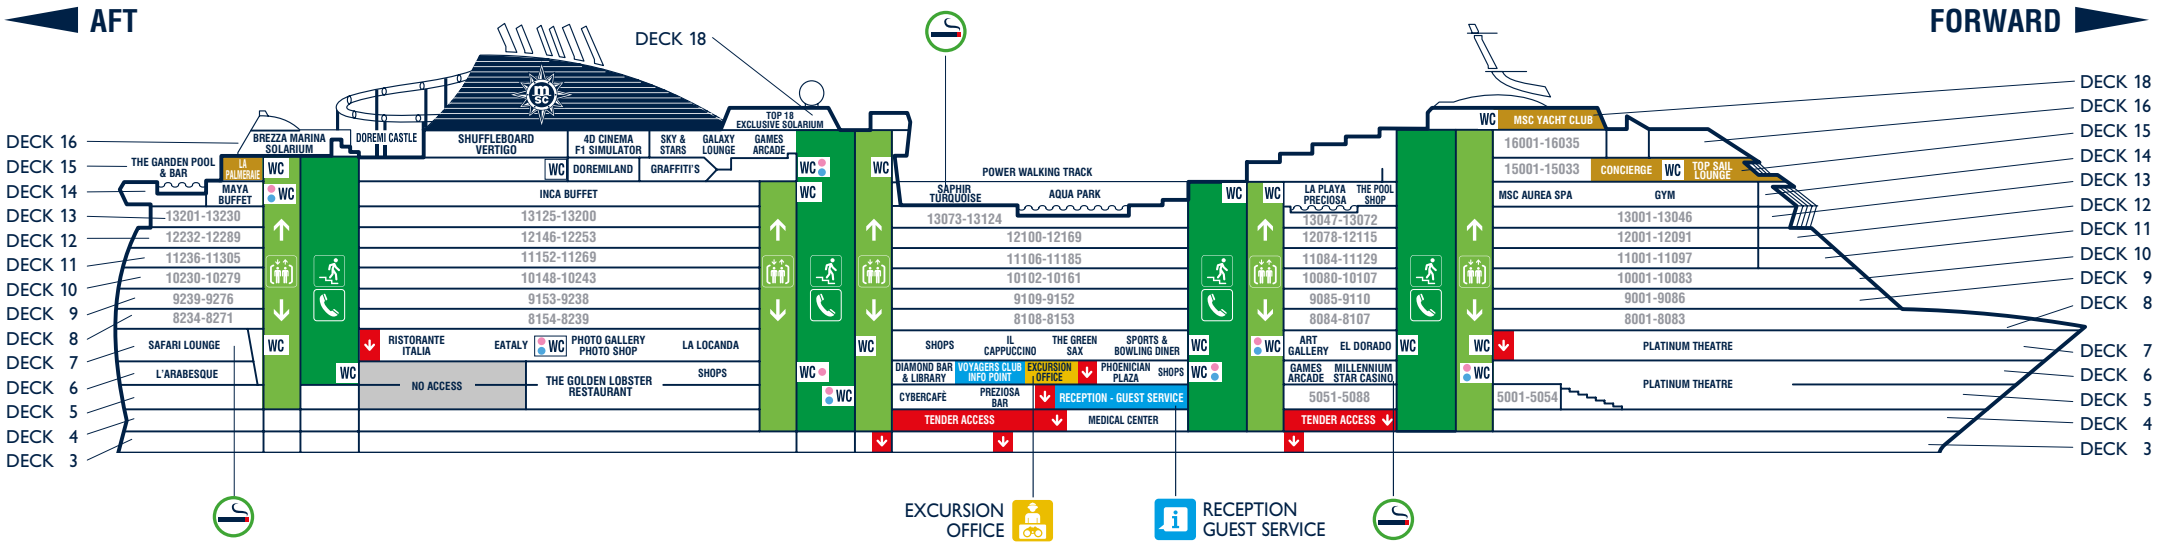

USEFUL NUMBERS	
RECEPTION - GUEST SERVICE	99
EXCURSION OFFICE	2804
MEDICAL EMERGENCY	115
MINI & JUNIORS CLUB	2890
MSC AUREA SPA	2732
JEAN LOUIS DAVID - HAIR SALON	2730
ONBOARD EMERGENCY NUMBER	2300
MSC PREZIOSA (for ship emergency)	Check on your Cruise Card

TECHNICAL INFORMATION	
GROSS TONNAGE	139.072 tons
LENGTH / HEIGHT	333,30 m / 67,69 m
TOTAL NUMBER OF GUESTS	4.345
CREW MEMBERS	1.388
LIFTS	26
VOLTAGE	110/220 volts
WI-FI	Everywhere on board
POOLS	4
DECKS	18

ASSEMBLY STATION			DECK
	C	Millennium Star Casino	6
	D	El Dorado Piano Bar	7
	E	Phoenician Plaza	6
	F	Sports & Bowling Diner & The Green Sax Jazz Bar	7
	G	La Locanda & Photo Gallery	7
	H	Eataly & Art Gallery	7
	I	Safari Lounge	7

MSC YACHT CLUB	Deck
CONCIERGE AREA	15
LA PALMERAIE RESTAURANT	15
LIBRARY	15
MSC AUREA SPA	14
THE ONE BAR	18
THE ONE POOL	18
TOP SAIL LOUNGE	15

EAT & DRINK

Bars	Deck
DIAMOND BAR & LIBRARY	6
EL DORADO PIANO BAR	7
GALAXY DISCO	16
IL CAPPUCCINO	7
MILLENNIUM STAR CASINO	6
PHOENICIAN PLAZA (pastry & ice cream)	6
PREZIOSA BAR	5
SAFARI LOUNGE	7
SPA BAR	14
THE GREEN SAX JAZZ BAR	7