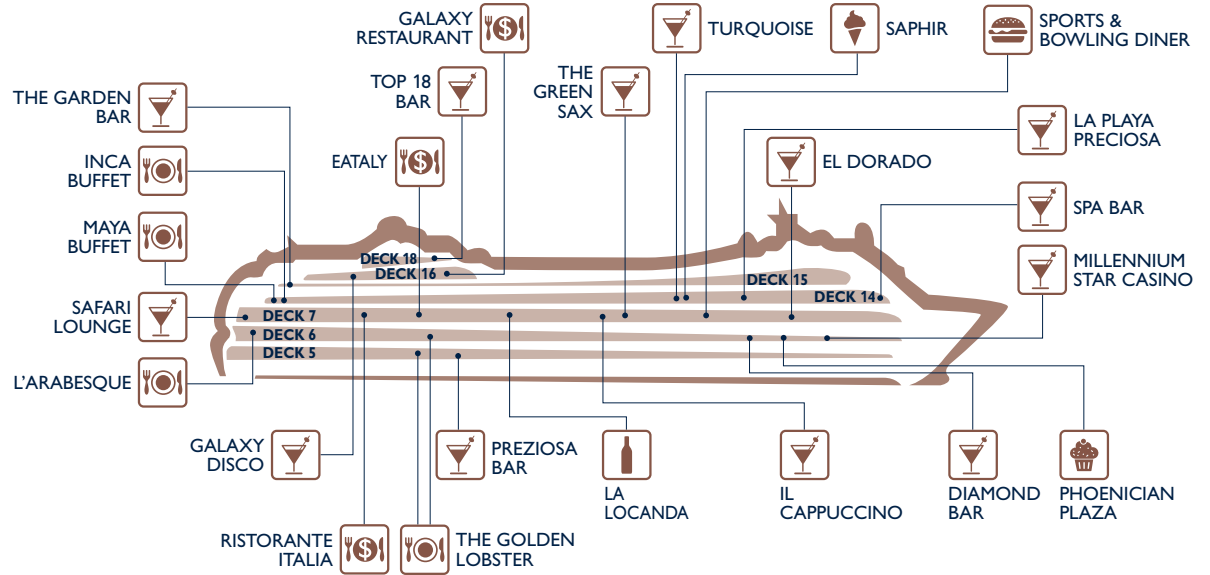

EAT & DRINK

Bars	Deck
DIAMOND BAR & LIBRARY	6
EL DORADO PIANO BAR	7
GALAXY DISCO	16
IL CAPPUCCINO	7
MILLENNIUM STAR CASINO	6
PHOENICIAN PLAZA (pastry & ice cream)	6
PREZIOSA BAR	5
SAFARI LOUNGE	7
SPA BAR	14
THE GREEN SAX JAZZ BAR	7

Restaurants	Deck
EATALY	7
GALAXY RESTAURANT	16
INCA BUFFET RESTAURANT	14

Restaurants	Deck
L'ARABESQUE	6
LA LOCANDA (Eataly pizza & wine)	7
MAYA BUFFET RESTAURANT	14
RISTORANTE ITALIA	7
SPORTS & BOWLING DINER (American finger food)	7
THE GOLDEN LOBSTER	5

Outdoor Bars	Deck
LA PLAYA PRECIOSA	14
SAPHIR	14
THE GARDEN BAR	15
TOP 18 BAR	18
TURQUOISE	14