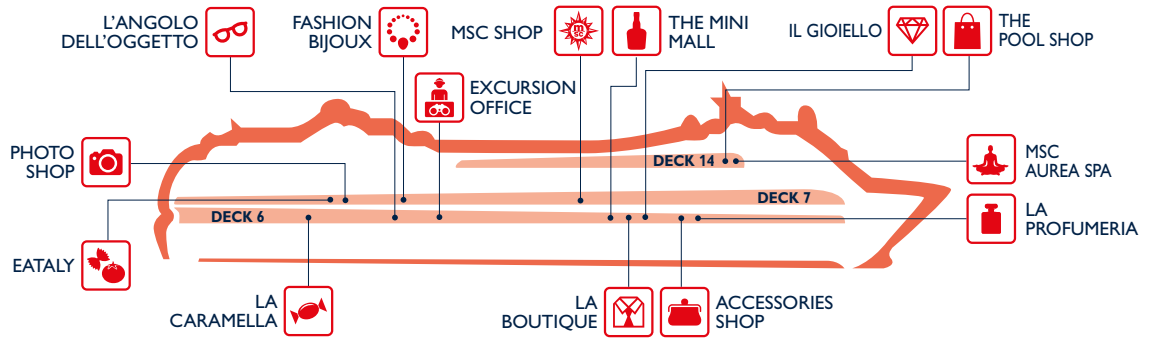

MSC YACHT CLUB	Deck
CONCIERGE AREA	15
LA PALMERAIE RESTAURANT	15
LIBRARY	15
MSC AUREA SPA	14
THE ONE BAR	18
THE ONE POOL	18
TOP SAIL LOUNGE	15

EAT & DRINK

Bars	Deck
DIAMOND BAR & LIBRARY	6
EL DORADO PIANO BAR	7
GALAXY DISCO	16
IL CAPPUCCINO	7
MILLENNIUM STAR CASINO	6
PHOENICIAN PLAZA (pastry & ice cream)	6
PREZIOSA BAR	5
SAFARI LOUNGE	7
SPA BAR	14
THE GREEN SAX JAZZ BAR	7

Restaurants	Deck
EATALY	7
GALAXY RESTAURANT	16
INCA BUFFET RESTAURANT	14

Restaurants	Deck
L'ARABESQUE	6
LA LOCANDA (Eataly pizza & wine)	7
MAYA BUFFET RESTAURANT	14
RISTORANTE ITALIA	7
SPORTS & BOWLING DINER (American finger food)	7
THE GOLDEN LOBSTER	5

Outdoor Bars	Deck
LA PLAYA PRECIOSA	14
SAPHIR	14
THE GARDEN BAR	15
TOP 18 BAR	18
TURQUOISE	14

SHOPPING

Shops	Deck
ACCESSORIES SHOP	6
EATALY	7
EXCURSION OFFICE	6
FASHION BIJOUX	7
LA BOUTIQUE	6
LA CARAMELLA	6
L'ANGOLO DELL'OGGETTO	6

Shops	Deck
LA PROFUMERIA	6
IL GIOIELLO	6
MSC AUREA SPA	14
MSC SHOP	7
PHOTO SHOP	7
THE MINI MALL	6
THE POOL SHOP	14

ENTERTAINMENT

Fun	Deck
4D CINEMA	16
AQUA PARK	14
ART GALLERY	7
CYBERCAFÈ	5
DIAMOND BAR & LIBRARY	6
EL DORADO PIANO BAR	7
F1 SIMULATOR	16
GALAXY	16
GAMES ARCADE	6
	16